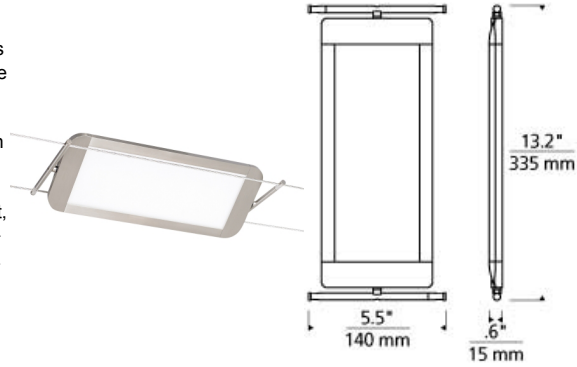

LOW - VOLTAGE HEADS

K-Lev Head LED T20

DESCRIPTION

The unique K-Lev spot head light from Tech Lighting integrates the latest LED light guide technology with the versatility of Kable Lite. Each panel head pivots 360° and can be mounted up or down, making it ideal for direct and indirect general illumination, wall wash and display applications. When used in conjunction with other low-voltage heads and pendants for Kable Lite, the K-Lev offers incredible flexibility to layer light throughout a space. Mounts to Kable Lite Only Includes 12 watt, 753 delivered lumen, 3000K LED module. Dimmable with low-voltage electronic or magnetic dimmer (based on transformer).

WEIGHT

1.96lb / 0.89kg ±

k-lev

ORDERING INFORMATION

700KLLEV	LENGTH (A)	CABLE SEPARATION	FINISH	LAMP
	12 12"	05 5.5"	S SATIN NICKEL	-LED830 LED 80 CRI 3000K 120V

TECH LIGHTING®

7400 Linder Avenue T 847.410.4400
Skokie, Illinois 60077 F 847.410.4500