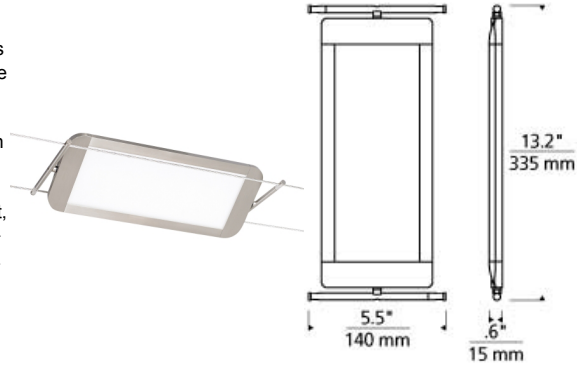

LOW - VOLTAGE HEADS

K-Lev Head LED T20

DESCRIPTION

The unique K-Lev spot head light from Tech Lighting integrates the latest LED light guide technology with the versatility of Kable Lite. Each panel head pivots 360° and can be mounted up or down, making it ideal for direct and indirect general illumination, wall wash and display applications. When used in conjunction with other low-voltage heads and pendants for Kable Lite, the K-Lev offers incredible flexibility to layer light throughout a space. Mounts to Kable Lite Only Includes 12 watt, 753 delivered lumen, 3000K LED module. Dimmable with low-voltage electronic or magnetic dimmer (based on transformer).

WEIGHT

1.96lb / 0.89kg ±

k-lev

ORDERING INFORMATION

700KLLEV	LENGTH (A)	CABLE SEPARATION	FINISH	LAMP
	12 12"	05 5.5"	S SATIN NICKEL	-LED830 LED 80 CRI 3000K 120V

TECH LIGHTING®

7400 Linder Avenue T 847.410.4400
Skokie, Illinois 60077 F 847.410.4500