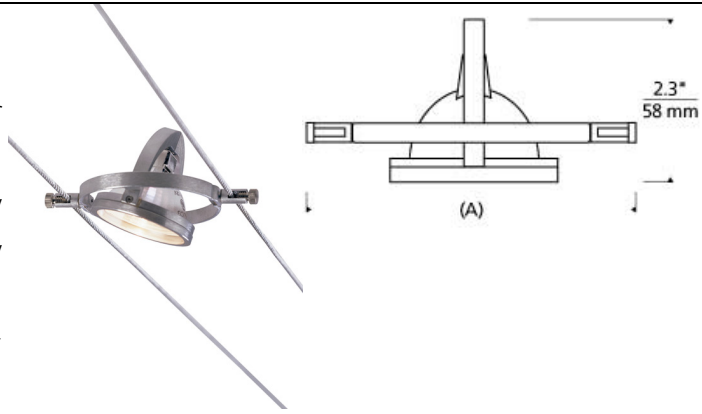

# LOW - VOLTAGE HEADS

### DESCRIPTION

The K-Hello display head by Tech Lighting combines design simplicity with practical technology. The K-Hello is highly adjustable as it tilts between the Kable Lite system allowing for a 140° head rotation within its ring. Customize the K-Hello by selecting from 1 of 3 distinct cable spreads, each defined spread helps to further direct light to the desired location. This low-voltage display head is ideal for home office lighting, family room lighting and living room lighting. K-Hello ships with Eggcrate Louvers saving you both time and money. Additionally K-Hello is compatible with a Glass Lens MR16 Snoot (both sold separately). All lamping is fully dimmable to create the desired ambiance in your special space. Integral louver lens holder can hold glass lens (sold separately) or eggcrate louver (included). Satin aluminum finish. Specify low-voltage, MR16 lamp of up to 50 watts or AR111 lamp of up to 75 watts (not included). For Kable Lite system only.

### WEIGHT

0.3lb / 0.14kg ±

k-hello head