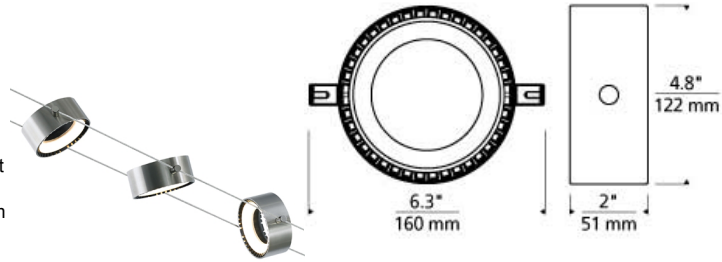

# LOW - VOLTAGE HEADS

## K-Corum Head LED T20

### DESCRIPTION

The K-Corum display head by Tech Lighting combines intriguing design with high performance. This unique display head is specially designed for a 5.5" cable separation, making for an even wider spread of light onto surrounding surfaces, and comes with an integrated fully dimmable 3000k LED lamp. The thin metal frame and exposed geometrical heat sink make for a modern industrial look while providing a 360° light output ideal for direct or indirect illumination. The K-Corum display head is ideal for commercial lighting applications such as retail stores, libraries and galleries. The head rotates 360° making it ideal for direct or indirect illumination. Inspired by the latest in automotive LED headlamp technology, when viewed from behind, the center glows with a hint of illumination. Ships with 5 watt, 265 net lumen, 3000K LED.

### WEIGHT

1.19lb / 0.54kg ±

k-corum head