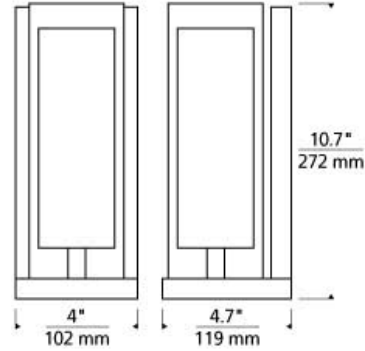

WALL COLLECTION

Jayden Wall FL T20

DESCRIPTION

Pure indulgence, the Jayden is cut from a solid block of crystal and formed into an elegant rectangular prism which surrounds a hand-blown inner white glass diffuser and sits atop a die-cast metal base. Instantly elevates any space. Rated for (1) 60w max, E26 medium based lamp (T10 lamp not included). Fluorescent includes 120 volt 26 watt GX24Q-3 base triple tube compact fluorescent lamp. May also be lamped with 32 watt GX24Q-3 base triple tube compact fluorescent lamp (not included). No Lamp version dimmable with standard incandescent dimmer.

INSTALLATION

Mounts to a standard 4" square junction box with round plaster ring (provided by electrician).

WEIGHT

7-8lb / 3.18-3.63kg ±

clear

clear

ORDERING INFORMATION

700WSJDN COLOR	FINISH	LAMP
C CLEAR	Z ANTIQUE BRONZE C CHROME S SATIN NICKEL	NO LAMP -CF COMPACT FLUORESCENT 120V