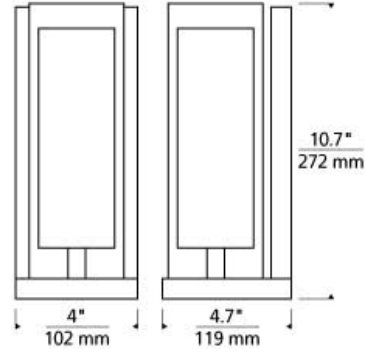

WALL COLLECTION

Jayden Wall FL T20

DESCRIPTION

Pure indulgence, the Jayden is cut from a solid block of crystal and formed into an elegant rectangular prism which surrounds a hand-blown inner white glass diffuser and sits atop a die-cast metal base. Instantly elevates any space. Rated for (1) 60w max, E26 medium based lamp (T10 lamp not included). Fluorescent includes 120 volt 26 watt GX24Q-3 base triple tube compact fluorescent lamp. May also be lamped with 32 watt GX24Q-3 base triple tube compact fluorescent lamp (not included). No Lamp version dimmable with standard incandescent dimmer.

INSTALLATION

Mounts to a standard 4" square junction box with round plaster ring (provided by electrician).

WEIGHT

7-8lb / 3.18-3.63kg ±

clear

clear

ORDERING INFORMATION

| 700WSJDN COLOR | FINISH | LAMP |
|----------------|--|---|
| C CLEAR | Z ANTIQUE BRONZE C CHROME S SATIN NICKEL | NO LAMP -CF COMPACT FLUORESCENT 120V |