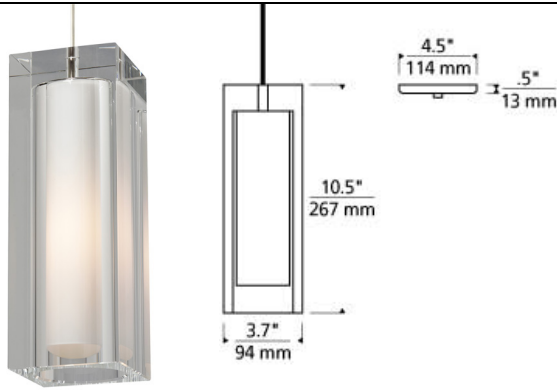

LINE - VOLTAGE PENDANTS / SUSPENSION

Jayden Grande Pendant LED T20

DESCRIPTION

The Jayden emanates pure sophistication and class with its multi-material make up. An outer block of solid crystal is formed into an elegant rectangular prism which surrounds a hand-blown inner white glass diffuser. With its 10.5" length and 3.7" diameter the Jayden Grande is ideal for kitchen island task lighting, bedroom lighting flanking two end tables and countless commercial lighting applications. Available lamping options include energy efficient LED or no-lamp, leaving you the option to light this fixture with your preferred lamping. The LED option is fully-dimmable to create the desired ambiance in your special space. Rated for (1) 60 watt max, E26 medium based lamp (Lamp Not Included). LED includes 120 volt 6.5 watt, 810 delivered lumen, 2700K, medium base LED BT15 lamp. Fixture is provided with six feet of field-cutttable cable. Dimmable with most LED compatible ELV and TRIAC dimmers.

clear

INSTALLATION

This product can mount to either a 4" square electrical box with round plaster ring or an octagon electrical box.

WEIGHT

8.5-9lb / 3.86-4.08kg ±

clear

ORDERING INFORMATION

700 SYSTEM	JDNGP	COLOR	FINISH	LAMP
TD	LINE-VOLTAGE PENDANTS/SUSPENSION	C CLEAR	Z ANTIQUE BRONZE B BLACK S SATIN NICKEL W WHITE	NO LAMP -LED827 BT15 LED 80 CRI 2700K 120V