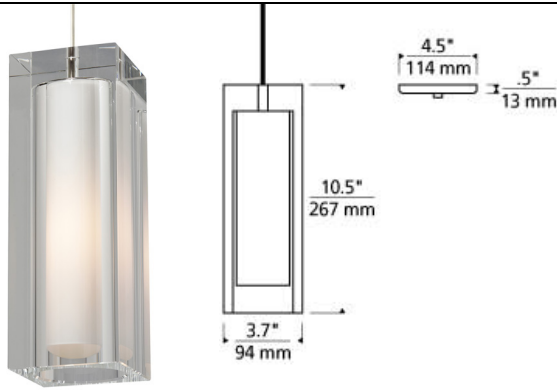

LINE - VOLTAGE PENDANTS / SUSPENSION

Jayden Grande Pendant LED T20

DESCRIPTION

The Jayden emanates pure sophistication and class with its multi-material make up. An outer block of solid crystal is formed into an elegant rectangular prism which surrounds a hand-blown inner white glass diffuser. With its 10.5" length and 3.7" diameter the Jayden Grande is ideal for kitchen island task lighting, bedroom lighting flanking two end tables and countless commercial lighting applications. Available lamping options include energy efficient LED or no-lamp, leaving you the option to light this fixture with your preferred lamping. The LED option is fully-dimmable to create the desired ambiance in your special space. Rated for (1) 60 watt, max. E26 medium based lamp (Lamp Not Included). LED includes 6.5 watt, 810 delivered lumen, 2700K, medium base LED BT15 lamp. Fixture is provided with six feet of field-cutttable cable. Incandescent version dimmable with standard incandescent. LED dimmable with LED compatible dimmer.

clear

INSTALLATION

This product can mount to either a 4" square electrical box with round plaster ring or an octagon electrical box.

WEIGHT

8.5-9lb / 3.86-4.08kg ±

clear

ORDERING INFORMATION

700 SYSTEM	JDNGP	COLOR	FINISH	LAMP
TD	LINE-VOLTAGE PENDANTS/SUSPENSION	C CLEAR	Z ANTIQUE BRONZE B BLACK S SATIN NICKEL W WHITE	NO LAMP -LED827 BT15 LED 80 CRI 2700K 120V