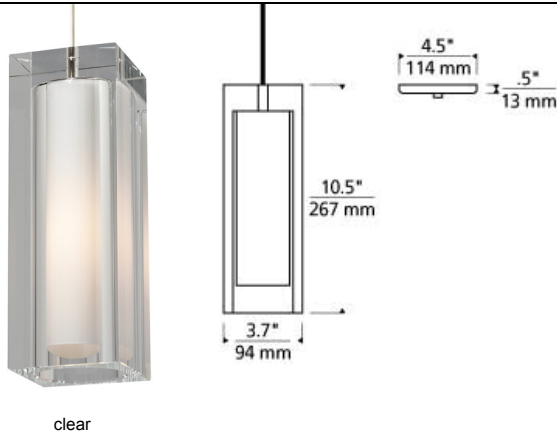

### DESCRIPTION

The Jayden emanates pure sophistication and class with its multi-material make up. An outer block of solid crystal is formed into an elegant rectangular prism which surrounds a hand-blown inner white glass diffuser. With its 10.5" length and 3.7" diameter the Jayden Grande is ideal for kitchen island task lighting, bedroom lighting flanking two end tables and countless commercial lighting applications. Available lamping options include energy efficient LED or no-lamp, leaving you the option to light this fixture with your preferred lamping. The LED option is fully-dimmable to create the desired ambiance in your special space. Rated for (1) 60 watt ,max. E26 medium based lamp (Lamp Not Included). LED includes 6.5 watt, 810 delivered lumen, 2700K, medium base LED BT15 lamp. Incandescent version dimmable with standard incandescent. LED dimmable with LED compatible dimmer. Fixture is provided with six feet of field-cuttable cable.

### INSTALLATION

This product can mount to either a 4" square electrical box with round plaster ring or an octagon electrical box.

### WEIGHT

8.5-9lb / 3.86-4.08kg ±

clear