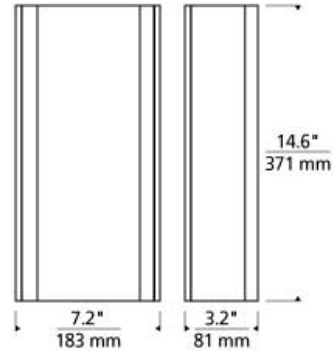

WALL COLLECTION

Jaxon Wall LED FL ADA T20

DESCRIPTION

Slumped transparent glass provides a modern sophisticated look that is both simple and elegant. The inner glass diffuser properly disperses light evenly within the fixture providing a soft and full ray of light onto surrounding surfaces. The Jaxon is available in three modern colors, Steel Blue, Clear and Smoke. The Jaxon scales at 14.6" in length and 7.2" in width making it ideal for places such as hallways, bathrooms and foyer walls. Available lamping options include energy efficient LED or no-lamp, leaving you the option to light this fixture with your preferred lamping, LED lamping option is fully dimmable to create the desired ambiance in your special space Rated for (1) 75w max, E26 medium based lamp (Not Included). LED version includes 16 watt, 1000 lumen, 2700K LED modules. LED version dimmable with a low-voltage electronic dimmer. ADA compliant.

steel blue

INSTALLATION

Mounts to a standard 4" square junction box with round plaster ring (provided by electrician).

WEIGHT

5-6lb / 2.27-2.72kg ±

clear

smoke

steel blue