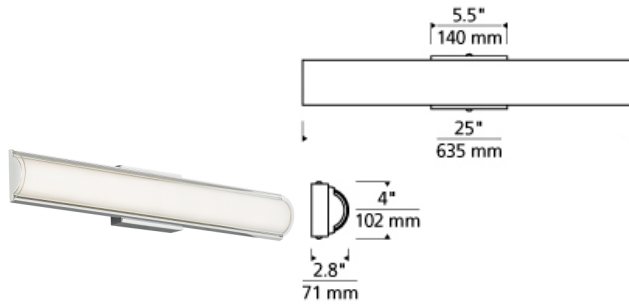

BATH COLLECTION

Jaxon Bath

LED ADA T20

DESCRIPTION

Slumped transparent glass over an inner glass diffuser provides a modern, sophisticated look that is both simple and elegant in the Jaxon bath light fixture from Tech Lighting. Includes 24 watt, 1050 net lumen, 3000K LED module. Dimmable with low-voltage electronic dimmer.

INSTALLATION

This product can mount to either a 4" square electrical box with round plaster ring or an octagonal electrical box. May be mounted horizontally or vertically. For wall mount use only.

WEIGHT

4-4.5lb / 1.81-2.04kg ±

clear

chrome

satin nickel

ORDERING INFORMATION

700BCJXN25 COLOR	FINISH	LAMP
C CLEAR	C CHROME S SATIN NICKEL	-LED830 LED 80 CRI 3000K 120V -LED830-277 LED 80 CRI 3000K 277V

700BCJXN25 _____