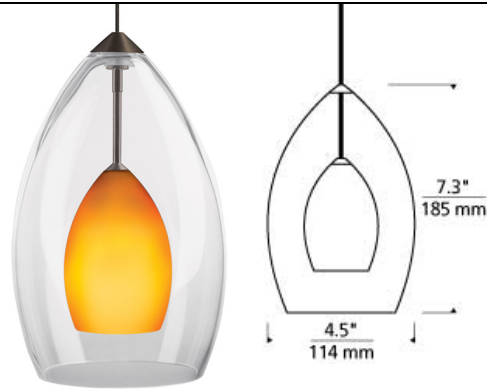

## Inner Fire Pendant T20

### DESCRIPTION

The Inner Fire pendant from Tech Lighting has grown in popularity since its launch in 2000 due to its rich colors and simplistic beauty. The clear teardrop shaped glass surrounds a frosted raindrop colored diffuser concealing the lamping inside. The Inner Fire pendant sets a tone of modern sophistication with five bold color options and three high end finishes. Scaling at 7.3" in length and 4.5" in diameter the Inner Fire is ideal for kitchen island task lighting, dining room lighting, and countless commercial lighting applications. The Inner Fire pendant is the largest in a family of five Fire pendants available from Tech Lighting - simply search for the Inner Fire pendant to find its closest relatives. Pair this pendant with the Monorail system by Tech Lighting for greater design customization. Includes low-voltage, 35 watt halogen bi-pin lamp and six feet of field-cutable suspension cable.