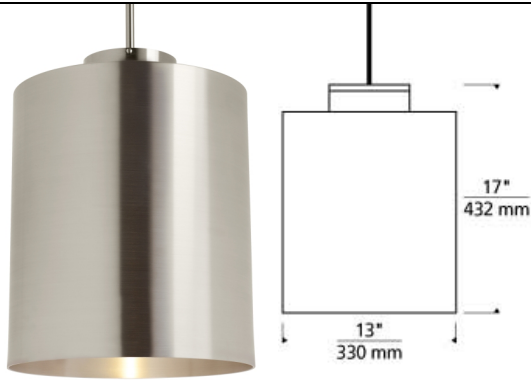

Hutch Pendant LED T20

DESCRIPTION

The Hutch LED pendant light from Tech Lighting features clean modern lines that clearly harmonize with the soft matte and raw aluminum finishes available in this scaled-up stamped metal pendant light. To ensure proper light scaling for both residential lighting applications such as kitchen island lighting or dining room lighting, as well as commercial lighting applications such as hospitality lighting or hallway lighting, the Hutch pendant light includes the choice of high output and low output LED modules. To ensure maximum flexibility, 25° and 40° beam spread options, 60" of variable-length rigid stems and universal ELV and 0-10v dimming capability are included as standard features. Low Output. 120 volt 18 watt, 1392 delivered lumen, 2700K or 3000K LED module. High Output. 120-277 volt universal 48 watt, 1807 delivered lumen, 2700K or 3000K LED module. Choice of 25° or 40° field changeable optics. High-Output dimmable with with low-voltage electronic or 0-10v dimmer. Low-Output dimmable with with low-voltage electronic dimmer only. Fixture provided with 60 inches of variable rigid stems (includes (2) 6 inch and (4) 12 inch) in coordinating finish. Can be installed on sloped ceiling up to 45°.

INSTALLATION

Integrated ball joint accommodates sloped ceilings up to 45°.

WEIGHT

10-10.5lb / 4.54-4.76kg ±

brushed aluminum matte black matte white

ORDERING INFORMATION

700	SYSTEM	HTCP	BEAM SPREAD	FINISH	LAMP
TD	LINE-VOLTAGE PENDANTS/SUSPENSION		25 25°	A BRUSHED ALUMINUM	-LEDHI927 LED HI-OUTPUT 90 CRI 2700K 120V-277V UNV (T24)
			40 40°	B MATTE BLACK	-LEDHI930 LED HI-OUTPUT 90 CRI 3000K 120V-277V UNV (T24)
				W MATTE WHITE	-LEDLO927 LED LO-OUTPUT 90 CRI 2700K 120V (T24)
					-LEDLO927-277 LED LO-OUTPUT 90 CRI 2700K 277V
					-LEDLO930 LED LO-OUTPUT 90 CRI 3000K 120V (T24)
					-LEDLO930-277 LED LO-OUTPUT 90 CRI 3000K 277V