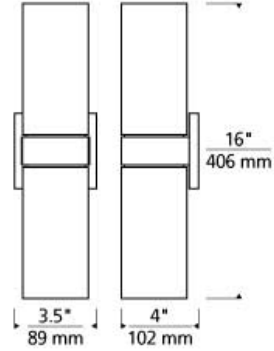

### DESCRIPTION

Clean pure style up- and down-light. Cylindrical glass shades with a simple metal base. Rated for (2) 75w max, E26 medium based lamps (Not included). LED version includes (2) 9.5 watt, 800 delivered lumen, 2700K, Medium base LED A19. ADA compliant.

### INSTALLATION

This product can mount to either a 4" square electrical box with round plaster ring or an octagonal electrical box (not included).

### WEIGHT

2.5-3lb / 1.13-1.36kg ±

white

antique bronze

satin nickel