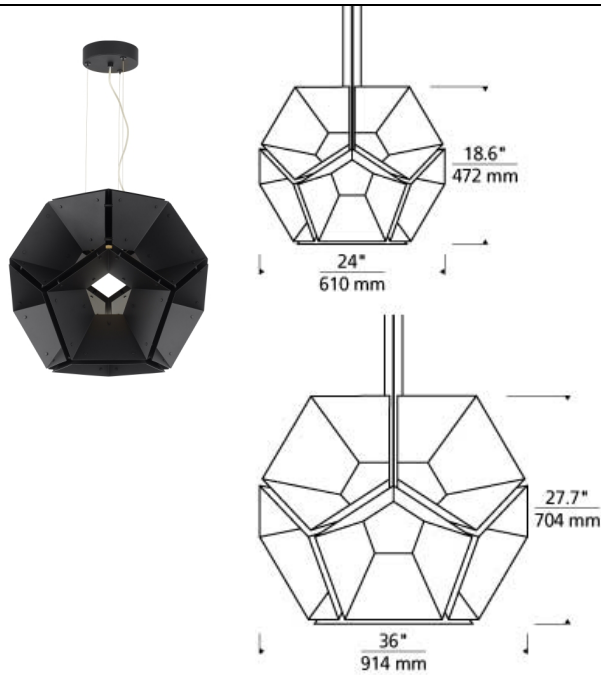

## DESCRIPTION

Designed around the geometry of a pentagonal cube, the Hex Suspension light by Tech Lighting streams light through its honeycomb shape to create a visual sense of organic depth. This artfully interesting fixture provides fun visual engagement through its unique make-up as well as shadow effects when illuminated. Further enhancing this unique fixture are two on-trend color options, Matt White and Matt Black. The Hex is available in two sizes and is incredibly functional over a dining room table, family room space or home office. The integrated LED lamp is fully dimmable to create the desired ambiance using a low-voltage ELV or Triac dimmer. 24IN includes, 12 watt, 375 delivered lumen, 3000K, 90 CRI LED module. Dimmable with LED compatible or triac dimmer. 36IN includes 25 watt, 751 delivered lumen, 3000K, 90 CRI LED module. Dimmable with LED compatible or triac dimmer. Includes 12 feet of field-cutable cloth cord to match finish selection.

## INSTALLATION

This product can mount to either a 4" square electrical box with round plaster ring or an octagon electrical box.

## WEIGHT

21-21.5lb / 9.53-9.75kg ±

black / black

white / white

## ORDERING INFORMATION

700HEX	SHAPE OR SIZE	COLOR	LAMP
24	24" DIAMETER	<b>BB</b> BLACK/BLACK	<b>-LED930</b> LED 90 CRI 3000K 120V
36	36" DIAMETER	<b>WW</b> WHITE / WHITE	<b>-LED930-277</b> LED 90 CRI 3000K 277V