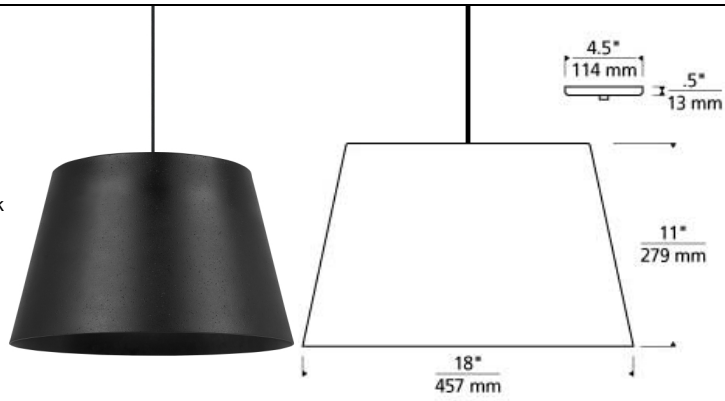

### DESCRIPTION

The Henley pendant from Tech Lighting lures the eye with its uniquely imperfect metal spun shade. This contemporary pendant features a rough cast texture finish and neutral style making it perfect for commercial and residential applications alike. Scaling at 11" high and 18" wide the Henley pendant is ideal for home office lighting, dining room lighting and foyer lighting. Contemporary hardware finishes include textured black and textured white. Available lamping options include energy efficient LED or no-lamp, leaving you the option to light this fixture with your preferred lamping. Both incandescent and LED lamp options are fully dimmable to create the desired ambiance in your unique space. Rated for (1) 120 volt, 75 watt medium base E26 lamp with white globe diffuser (Lamp Not Included). LED version includes 120 volt 19 watt, 1680 delivered lumen, 2700K, medium base LED A21 lamp with white globe diffuser. Fixture provided with six feet of field-cutttable cloth cord. Incandescent version dimmable with standard incandescent dimmer. LED version dimmable with an LED compatible dimmer. Consult lamp manufacturer for more information.