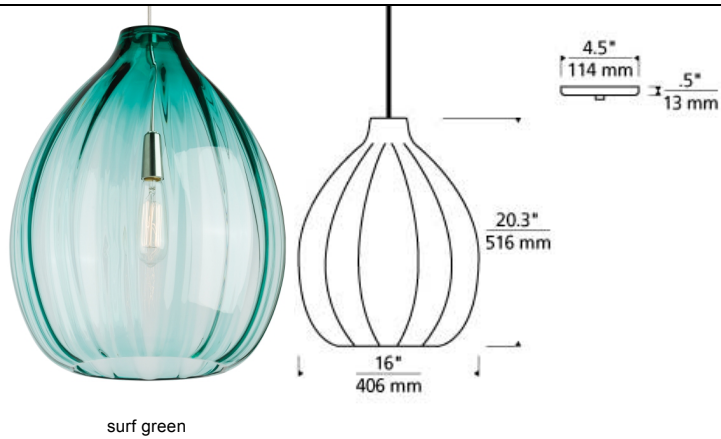

LINE - VOLTAGE PENDANTS / SUSPENSION

Harper Pendant LED T20

DESCRIPTION

The Harper pendant by Tech Lighting draws the eye with its beautiful tear dropped ribbed organic texture. This large glass pendant is handcrafted by highly skilled Polish artisans. The artisans start by creating a classic bulb shape and then gently manipulate the glass into a perfectly ribbed texture. This contemporary glass pendant comes in three on trend finishes, surf green, smoke and classic clear. Available lamping options include energy efficient LED or no-lamp, leaving you the option to light this fixture with your preferred lamping. The LED lamping option is fully dimmable to create the desired ambiance in your special space. With its grand scale and beautiful color options the Harper pendant is ideal for dining room lighting, home office lighting and foyer lighting. Rated for (1) 120 volt 60 watt lamp (Lamp Not Included). LED includes 3.5 watt, 250 delivered lumenS 2700K medium base LED vintage Squirrek Cage lamp. Incandescent version dimmable with standard incandescent dimmer. LED version dimmable with an LED compatible or triac dimmer. Consult lamp manufacturer for more information. Black finish option ships with six feet of matching field-cuttable black cloth cord. Satin Nickel finish option ships with six feet of field-cuttable clear cable.

INSTALLATION

This product can mount to either a 4" square electrical box with round plaster ring or an octagon electrical box.

WEIGHT

13-14lb / 5.9-6.35kg ±

clear
incandescent

smoke
incandescent

surf green
incandescent