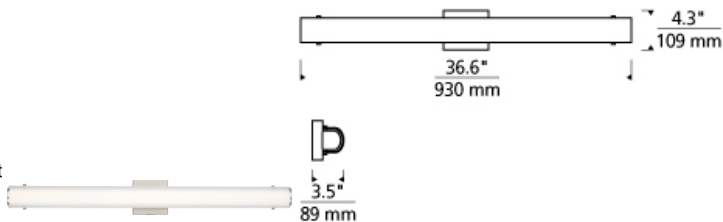

## Halo 36 Bath LED ADA T20

### DESCRIPTION

The Halo LED bath light from Tech Lighting features a warm contemporary design that is universally appealing. At its core, this vanity light's oval inner glass diffuser is beautifully echoed by a secondary semi-translucent micro-frosted glass diffuser to create alluring dimension and depth with highly functional illumination. Three length options allow this bath light to be adapted to powder room lighting as well as master bathroom lighting. In addition to each Halo bath light fixture being able to be mounted horizontally above a mirror, they also can be mounted vertically flanking a mirror or as a wall sconce light and are fully dimmable for creating the desired ambiance. Includes 30 watt, 1050 delivered lumen, 2700K LED module. Mounts horizontally or vertically. ADA compliant. Dimmable with low-voltage electronic dimmer.

### WEIGHT

3.5-4lb / 1.59-1.81kg ±

satin nickel