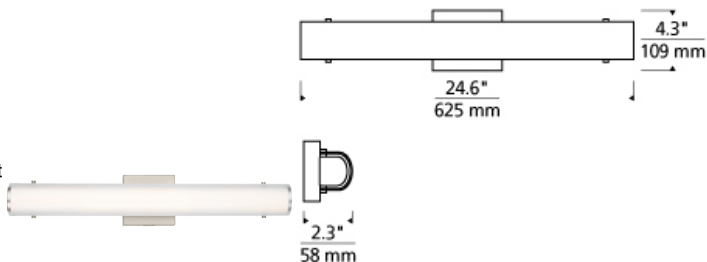

BATH COLLECTION

Halo 24 Bath LED ADA T20

DESCRIPTION

The Halo LED bath light from Tech Lighting features a warm contemporary design that is universally appealing. At its core, this vanity light's oval inner glass diffuser is beautifully echoed by a secondary semi-translucent micro-frosted glass diffuser to create alluring dimension and depth with highly functional illumination. Three length options allow this bath light to be adapted to powder room lighting as well as master bathroom lighting. In addition to each Halo bath light fixture being able to be mounted horizontally above a mirror, they also can be mounted vertically flanking a mirror or as a wall sconce light and are fully dimmable for creating the desired ambiance. Includes 20 watt, 700 delivered lumen, 2700K LED module. Mounts horizontally or vertically. ADA compliant. Dimmable with low-voltage electronic dimmer.

INSTALLATION

This product can mount to either a 4" square electrical box with round plaster ring or an octagonal electrical box (not included).

WEIGHT

2-2.5lb / 0.91-1.13kg ±

satin nickel

ORDERING INFORMATION

700BCHALO LENGTH (A)	FINISH	LAMP
24 24"	C CHROME S SATIN NICKEL	-LED927 LED 90 CRI 2700K 120V -LED927-277 LED 90 CRI 2700K 277V

TECH LIGHTING®
 7400 Linder Avenue T 847.410.4400
 Skokie, Illinois 60077 F 847.410.4500
Tech Lighting, L.L.C.