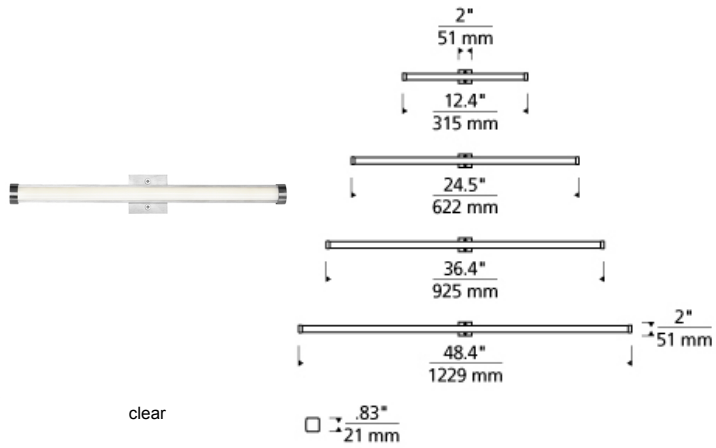

BATH COLLECTION

Gia Vanity Kit LED ADA T20

DESCRIPTION

A sleek plate of glass floats in front of a special co-extruded remote phosphor LED channel is designed to adapt to virtually any mirror to create a truly custom lit vanity. The LED Channel provides an amazingly slim profile with flawless, even illumination and great color reproduction. Comes complete with 3.9watt/ft of LEDs to create 300lms/ft or 7.8 watt/ft of LEDs to create 600lms/ft available in 4 CCT options and 2 CRI options. Each unit ships complete with a 2" square/3" deep J-Box and requires a remote mounted transformer (sold separately). Transformer size based on total number of Vanity Kits powered on the transformer. Dimmable with low-voltage electronic dimmer.

clear

ORDERING INFORMATION

700BCGIAVKR	SHAPE OR SIZE	LENGTH (A)	COLOR	FINISH	LAMP
302	300 LMS/FT-2" CANOPY	12 12"	C CLEAR	C CHROME	-LED824 LED 80 CRI 2400K
602	600 LMS/FT-2" CANOPY	24 24"	K SMOKE	S SATIN NICKEL	-LED835 LED 80 CRI 3500K
		36 36"			-LED840 LED 80 CRI 4000K
		48 48"			-LED930 LED 90 CRI 3000K