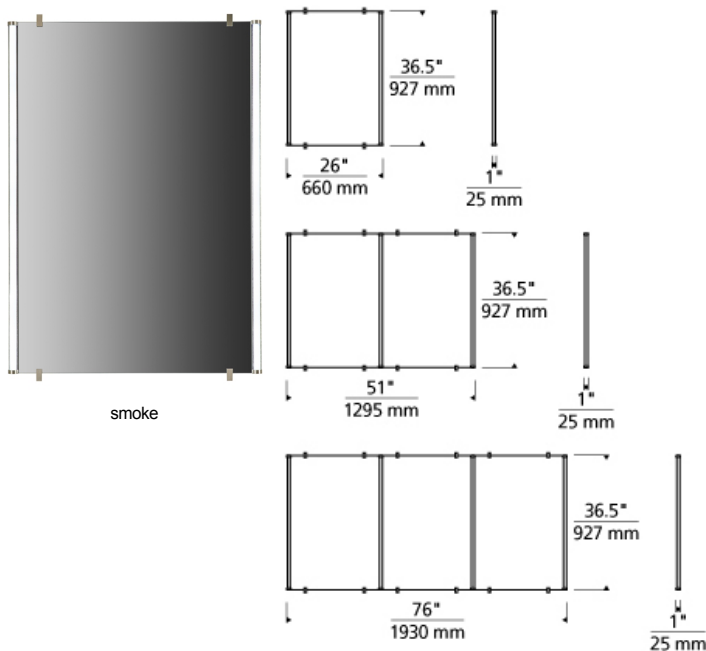

BATH COLLECTION

Gia Mirror Kit

LED ADA T20

DESCRIPTION

A sleek plate of glass floats in front of a special co-extruded remote phosphor LED channel hugs a high-quality mirror in 3 configurations. The LED channel provides an amazingly slim profile less than 1 inch deep with flawless, even illumination and great color reproduction. Comes complete with 3.9watt/ft of LEDs to create 300lms/ft or 7.8 watt/ft of LEDs to create 600lms/ft available in 4 CCT options and 2 CRI options. Dimmable with low-voltage electronic dimmer.

clear

ORDERING INFORMATION

700BCGIAMRR	SHAPE OR SIZE	COLOR	FINISH	LAMP	VOLTAGE
3D	300 LMS/FT-DOUBLE MIRROR	C CLEAR	C CHROME	-LED824 LED 80 CRI 2400K	120 VOLT
3S	300 LMS/FT-SINGLE MIRROR	K SMOKE	S SATIN NICKEL	-LED835 LED 80 CRI 3500K	277 277 VOLT
3T	300 LMS/FT-TRIPLE MIRROR			-LED840 LED 80 CRI 4000K	
6D	600 LMS/FT-DOUBLE MIRROR			-LED930 LED 90 CRI 3000K	
6S	600 LMS/FT-SINGLE MIRROR				
6T	600 LMS/FT-TRIPLE MIRROR				