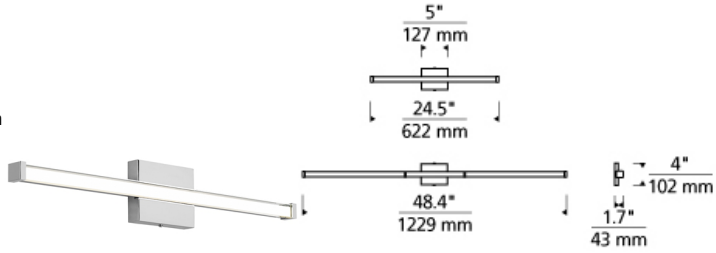

BATH COLLECTION

Gia Bath

LED ADA T20

DESCRIPTION

The Gia bath bar by Tech Lighting is the perfect balance of simplicity and sophistication. The sleek plate of glass floats in front of a special co-extruded remote phosphor LED channel providing flawless, even illumination into any space. Two length options allow this bath light to be adapted to powder room lighting as well as master bathroom lighting. Both fixture sizes are fully dimmable with your choice of integrated LED lamping to create the desired ambiance. The Gia bath bar comes in two sleek modern finishes, Chrome with a clear trim and Satin Nickel with a smoke trim, both finishes further enhance this sleek bath bar. A sleek plate of glass floats in front of a special co-extruded remote phosphor LED channel to provide flawless, even illumination. 2' version includes 8 watts, 570 net lumens or 16 watts, 1040 net lumens; 4' version includes 16 watts, 1040 net lumens or 32 watts, 2080 net lumens of LEDs available in 4 CCT options and 2 CRI options.

clear

clear chrome smoke satin nickel

ORDERING INFORMATION

700BCGIAR	SHAPE OR SIZE	LENGTH (A)	COLOR	FINISH	LAMP	VOLTAGE
3	300LMS/FT	24 24"	C CLEAR	C CHROME	-LED824 LED 80 CRI 2400K	120 VOLT
6	600LMS/FT	48 48"	K SMOKE	S SATIN NICKEL	-LED835 LED 80 CRI 3500K -LED840 LED 80 CRI 4000K -LED930 LED 90 CRI 3000K	-277 277 VOLT