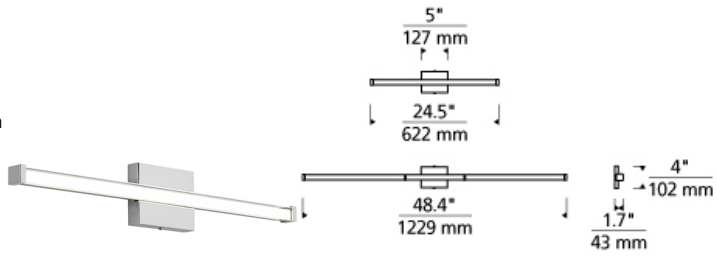

BATH COLLECTION

Gia Bath

LED ADA T20

DESCRIPTION

The Gia bath bar by Tech Lighting is the perfect balance of simplicity and sophistication. The sleek plate of glass floats in front of a special co-extruded remote phosphor LED channel providing flawless, even illumination into any space. Two length options allow this bath light to be adapted to powder room lighting as well as master bathroom lighting. Both fixture sizes are fully dimmable with your choice of integrated LED lamping to create the desired ambiance. The Gia bath bar comes in two sleek modern finishes, Chrome with a clear trim and Satin Nickel with a smoke trim, both finishes further enhance this sleek bath bar. A sleek plate of glass floats in front of a special co-extruded remote phosphor LED channel to provide flawless, even illumination. 2' version includes 8 watts, 570 net lumens or 16 watts, 1040 net lumens; 4' version includes 16 watts, 1040 net lumens or 32 watts, 2080 net lumens of LEDs available in 4 CCT options and 2 CRI options.

clear

clear chrome smoke satin nickel

ORDERING INFORMATION

700BCGIAR	SHAPE OR SIZE	LENGTH (A)	COLOR	FINISH	LAMP	VOLTAGE
3	300LMS/FT	24 24"	C CLEAR	C CHROME	-LED835 LED 80 CRI 3500K	120 VOLT
6	600LMS/FT	48 48"	K SMOKE	S SATIN NICKEL	-LED930 LED 90 CRI 3000K	-277 277 VOLT