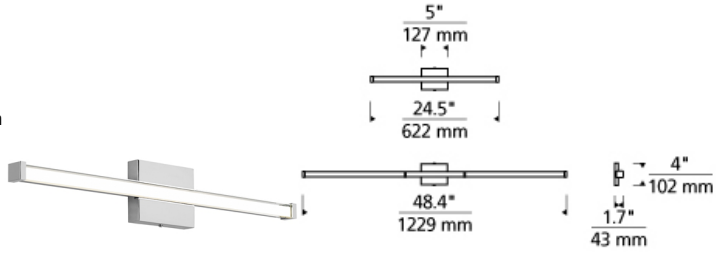

### DESCRIPTION

The Gia bath bar by Tech Lighting is the perfect balance of simplicity and sophistication. The sleek plate of glass floats in front of a special co-extruded remote phosphor LED channel providing flawless, even illumination into any space. Two length options allow this bath light to be adapted to powder room lighting as well as master bathroom lighting. Both fixture sizes are fully dimmable with your choice of integrated LED lamping to create the desired ambiance. The Gia bath bar comes in two sleek modern finishes, Chrome with a clear trim and Satin Nickel with a smoke trim, both finishes further enhance this sleek bath bar. A sleek plate of glass floats in front of a special co-extruded remote phosphor LED channel to provide flawless, even illumination. 2' version includes 8 watts, 570 net lumens or 16 watts, 1040 net lumens; 4' version includes 16 watts, 1040 net lumens or 32 watts, 2080 net lumens of LEDs available in 4 CCT options and 2 CRI options.

### ORDERING INFORMATION

700BCGIAR	SHAPE OR SIZE	LENGTH (A)	COLOR	FINISH	LAMP	VOLTAGE
3	300LMS/FT	24 24"	C CLEAR	C CHROME	-LED824 LED 80 CRI 2400K	120 VOLT
6	600LMS/FT	48 48"	K SMOKE	S SATIN NICKEL	-LED835 LED 80 CRI 3500K -LED840 LED 80 CRI 4000K -LED930 LED 90 CRI 3000K	-277 277 VOLT