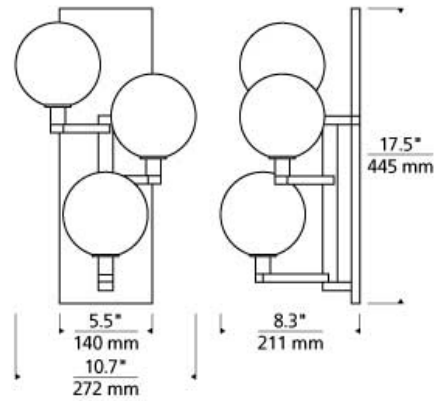

## INSTALLATION

This product can mount to either a 4" square electrical box with round plaster ring or an octagonal electrical box (not included).

## WEIGHT

9.5-10lb / 4.31-4.54kg ±

aged brass

satin nickel

## ORDERING INFORMATION

700WSGMB	SHAPE OR SIZE	COLOR	FINISH	LAMP
T	TRIPLE	C CLEAR	R AGED BRASS S SATIN NICKEL	NO LAMP -LED927 LED T6 90 CRI 2700K 120V (T20/T24)

**TECH LIGHTING®**

7400 Linder Avenue  
Skokie, Illinois 60077