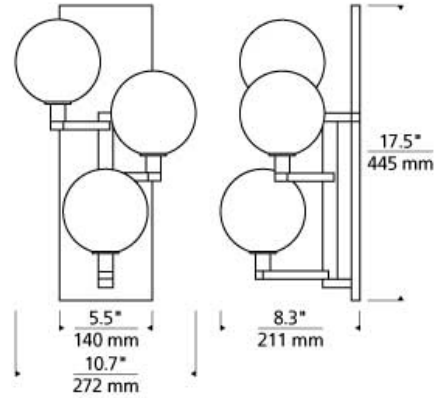

## DESCRIPTION

The Gambit Triple LED wall sconce light from Tech Lighting exudes undeniable beauty and warm contemporary style through its bold use of high end mixed materials and retro-inspired, fully dimmable LED lamping. This broadly appealing contemporary design is offered in two sizes, the petite 1-lite and scalable 3-lite, each with its own unique silhouette. Both sizes offer a convergence of contrasting elements including hard lines from their elegantly plated metal hardware and soft curves from their seemingly delicate yet durable borosilicate glass globes. Together with the coordinating Gambit chandelier and various Gambit multi-port chandeliers also from Tech Lighting, these distinctive wall sconce lights are sure to add an incredibly warm allure to dining room lighting, kitchen lighting and living room lighting applications alike. Includes 2 watt, 155 delivered lumen, 2200K or 2700K, E12 base LED vintage tubular lamp. Mounts up only.

## INSTALLATION

This product can mount to either a 4" square electrical box with round plaster ring or an octagonal electrical box (not included).

## WEIGHT

9.5-10lb / 4.31-4.54kg ±

aged brass

satin nickel

## ORDERING INFORMATION

700WSGMB	SHAPE OR SIZE	COLOR	FINISH	LAMP
T	TRIPLE	C CLEAR	R AGED BRASS S SATIN NICKEL	NO LAMP -LED927 LED T6 90 CRI 2700K 120V (T20/T24)

**TECH LIGHTING®**

7400 Linder Avenue  
Skokie, Illinois 60077