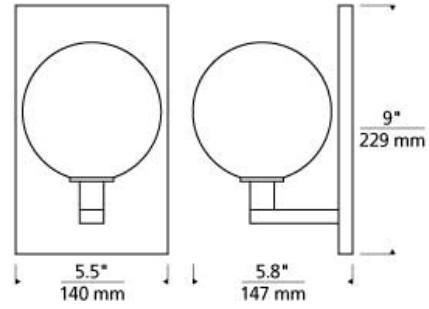

WALL COLLECTION

Gambit Single Wall LED T20

DESCRIPTION

The Gambit Single LED wall sconce light from Tech Lighting exudes undeniable beauty and warm contemporary style through its bold use of high end mixed materials and retro-inspired, fully dimmable LED lamping. This broadly appealing contemporary design is offered in two sizes, the petite 1-lite and scalable 3-lite, each with its own unique silhouette. Both sizes offer a convergence of contrasting elements including hard lines from their elegantly plated metal hardware and soft curves from their seemingly delicate yet durable borosilicate glass globes. Together with the coordinating Gambit chandelier and various Gambit multi-port chandeliers also from Tech Lighting, these distinctive wall sconce lights are sure to add an incredibly warm allure to dining room lighting, kitchen lighting and living room lighting applications alike. Includes 2 watt, 155 delivered lumen, 2200K or 2700K, E12 base LED vintage tubular lamp. Mounts up only.

INSTALLATION

This product can mount to either a 4" square electrical box with round plaster ring or an octagonal electrical box (not included).

WEIGHT

5.5-6lb / 2.49-2.72kg ±

aged brass

satin nickel

ORDERING INFORMATION