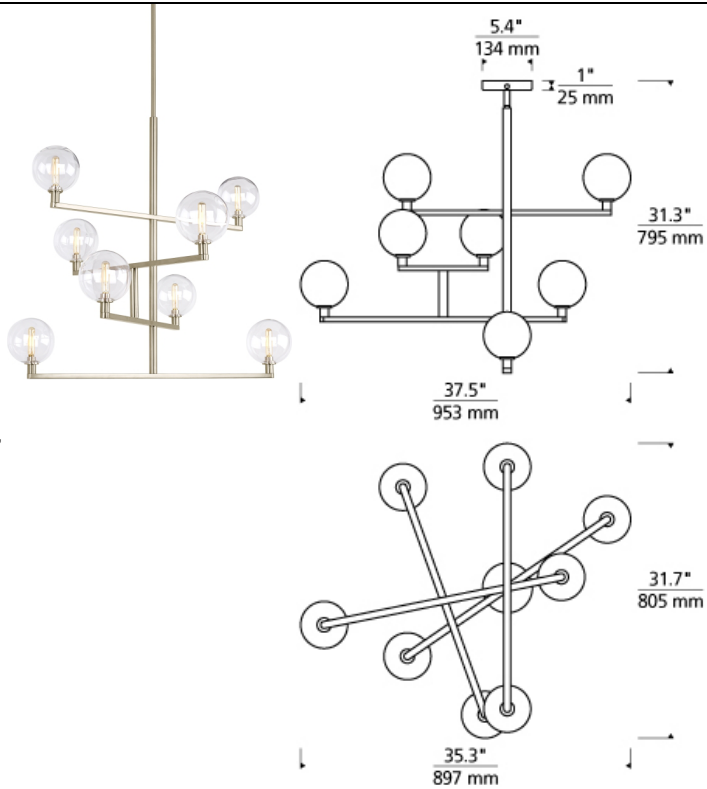

Gambit Chandelier LED T20

DESCRIPTION

The Gambit LED chandelier from Tech Lighting exudes undeniable beauty and warm contemporary style through its bold use of high end mixed materials and retro-inspired, fully dimmable LED lamping. This broadly appealing contemporary design is offered in two on-trend finishes, rich aged brass and sleek satin nickel, each bring a unique take on this highly impactful silhouette. The convergence of contrasting elements including hard lines from their elegantly plated metal hardware and soft curves from their seemingly delicate yet durable borosilicate glass globes make this chandelier incredibly attractive. Together with the coordinating Gambit wall sconce light and various Gambit multi-port chandeliers also from Tech Lighting, this distinctive chandelier is sure to add an incredibly warm allure to dining room lighting, kitchen lighting and living room lighting applications alike. Rated for (8) 5 watt, E12 candelabra base (Lamp Not Included). LED includes (8) 120 volt, 2 watt, 160 delivered lumens (1280 total delivered lumens), 2700K, E12 base LED vintage tubular lamps. Fixture provided with 60 inches of variable rigid stems (includes (2) 6" and (4) 12") in coordinating finish. Dimmable with LED compatible or triac dimmer. Can be installed on sloped ceiling up to 45°.

INSTALLATION

This product can mount to either a 4" square electrical box with round plaster ring or an octagon electrical box.

WEIGHT

7.5-7.5lb / 3.4-3.4kg ±

ORDERING INFORMATION

700GMB	COLOR	FINISH	LAMP
C	CLEAR	R AGED BRASS S SATIN NICKEL	NO LAMP -LED927 T6 LED 90 CRI 2700K 120V (T20/T24)

700 GMB _____

FIXTURE TYPE: _____

JOB NAME: _____

NOTES: _____
