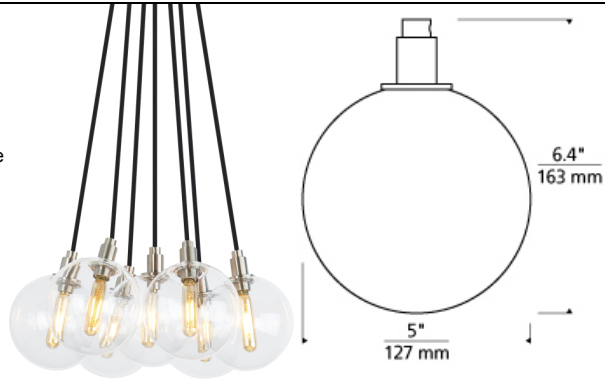

Gambit 7-Light Chandelier

LED T20

DESCRIPTION

The Gambit 7-Lite LED multi-port chandelier family from Tech Lighting exudes undeniable beauty and warm contemporary style through its bold use of high end mixed materials and retro-inspired, fully dimmable LED lamping. This broadly appealing contemporary design is offered in three scalable size options including 3-lite, 7-lite and 19-lite versions, and each bring a warm comforting vibe to the wildly popular socket and cord-style pendant trend. The soft curves from their seemingly delicate yet durable borosilicate glass globes make these chandeliers incredibly attractive, especially when combined with coordinating Gambit wall sconce lights also from Tech Lighting, these distinctive chandeliers are sure to add an incredibly warm allure to dining room lighting, kitchen island lighting, bathroom lighting and living room lighting applications alike. Rated for up to (7) 5 watt E12 candelabra base lamps (Lamp Not Included). LED version includes (7) 120 volt 2 watt, 160 delivered lumen (1120 total delivered lumens) 2700K, E12 base LED vintage tubular lamps. Fixture provided with 10 feet of field-cutttable black cloth cord. Dimmable with LED compatible or triac dimmer.

INSTALLATION

This product can mount to either a 4" square electrical box with round plaster ring or an octagon electrical box. 18" minimum hanging height.

WEIGHT

3.7-3.7lb / 1.68-1.68kg ±

satin nickel

ORDERING INFORMATION