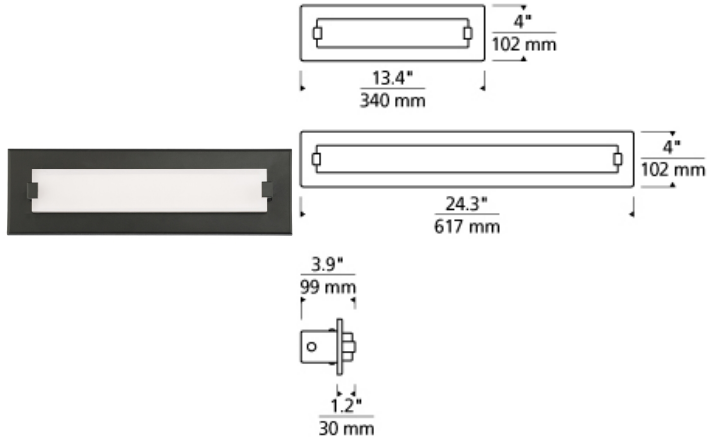

BATH COLLECTION

Fuse Bath

LED ADA T20

DESCRIPTION

The Fuse bath light fixture's sleek minimalist profile is created by "fusing" the bath bar with the wall by recessing the entire housing. A thick plate of highly refined acrylic is finely sandblasted on the inside to gently diffuse the LED light as it pours onto the surrounding surface. 14" version includes 16 watt, 1150 net lumens, 24" version includes 32 watt, 2300 net lumens both in 3000K LED.

INSTALLATION

May be mounted horizontally or vertically. ADA Compliant.

WEIGHT

4.28-8.29lb / 1.94-3.76kg ±

14" bronze 14" chrome 24" satin nickel

ORDERING INFORMATION

700BCFUSY	LENGTH (A)	FINISH	LAMP
	14 14"	Z ANTIQUE BRONZE	-LED830 LED 80 CRI 3000K 120V
	24 24"	C CHROME	-LED830-277 LED 80 CRI 3000K 277V
		S SATIN NICKEL	