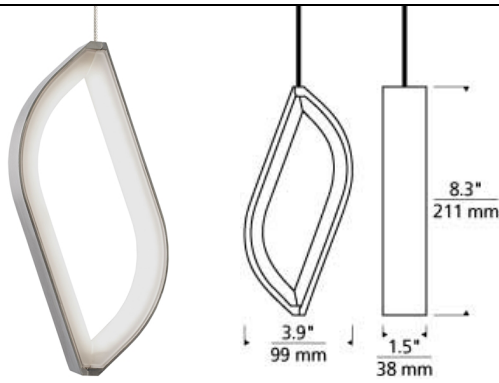

LOW - VOLTAGE PENDANTS

Folium Pendant LED T20

DESCRIPTION

The Folium pendant from Tech Lighting is stunning with its ultra-modern nature inspired design. The die-cast aluminum leaf-like silhouette quickly gives way to an ultra-modern aesthetic created by an inward firing LED light source and asymmetrical hollow center. Scaling at 8.3" in length and 3.9" in diameter the Folium pendant is ideal for living room lighting, bedroom lighting flanking an end table and countless commercial lighting applications. The Folium ships with a fully dimmable energy efficient LED lamp saving you time and money. Pair the Folium pendant with the Monorail system by Tech Lighting for greater design customization. Includes 6 watt, 240 net lumen, 80 CRI 3000K LED module. Ships with six feet of field-cutable suspension cable. Dimmable with low-voltage electronic or magnetic dimmer (based on transformer).

satin nickel

INSTALLATION

Socket terminates with FreeJack male connector, which may be installed into a system connector. Elements ordered with a system prefix include a connector for that system. For use on T~TRAK, order FreeJack version and T~TRAK FreeJack Connector (sold separately).

ACCESSORIES & OPTICAL CONTROLS

Swag Hook

WEIGHT

0.93lb / 0.42kg ±

satin nickel

white

ORDERING INFORMATION

700 SYSTEM	FLM	COLOR	FINISH	LAMP
FJ	FREEJACK	S	SATIN NICKEL	-LED 12 VOLT LED 3000K
KL	KABLE LITE	W	WHITE	
MP	MONOPOINT			
MO	MONORAIL			
MO2	TWO-CIRCUIT MONORAIL			