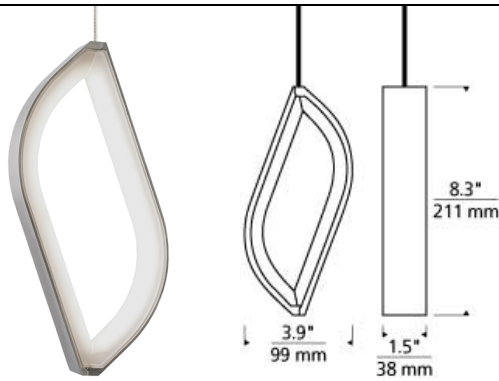

LOW - VOLTAGE P E N D A N T S

Folium Pendant LED T20

DESCRIPTION

The Folium pendant from Tech Lighting is stunning with its ultra-modern nature inspired design. The die-cast aluminum leaf-like silhouette quickly gives way to an ultra-modern aesthetic created by an inward firing LED light source and asymmetrical hollow center. Scaling at 8.3â€ in length and 3.9â€ in diameter the Folium pendant is ideal for living room lighting, bedroom lighting flanking an end table and countless commercial lighting applications. The Folium ships with a fully dimmable energy efficient LED lamp saving you time and money. Pair the Folium pendant with the Monorail system by Tech Lighting for greater design customization. Includes 6 watt, 240 net lumen, 80 CRI 3000K LED module. Ships with six feet of field-cutable suspension cable. Dimmable with low-voltage electronic or magnetic dimmer (based on transformer).

satin nickel

INSTALLATION

Socket terminates with FreeJack male connector, which may be installed into a system connector. Elements ordered with a system prefix include a connector for that system. For use on T~TRAK, order FreeJack version and T~TRAK FreeJack Connector (sold separately).

ACCESSORIES & OPTICAL CONTROLS

Swag Hook

WEIGHT

0.93lb / 0.42kg ±

satin nickel

white

ORDERING INFORMATION

700 SYSTEM	FLM	COLOR	FINISH	LAMP
FJ	FREEJACK	S	SATIN NICKEL	-LED 12 VOLT LED 3000K
KL	KABLE LITE	W	WHITE	
MP	MONOPOINT			
MO	MONORAIL			
MO2	TWO-CIRCUIT MONORAIL			