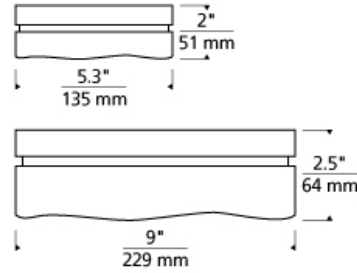

INSTALLATION

This product can mount to either a 4" square electrical box with round plaster ring or an octagonal electrical box (not included).

WEIGHT

2.5-3lb / 1.13-1.36kg ±

ORDERING INFORMATION

700FMFLDS	SHAPE OR SIZE	FINISH	LAMP
L	LARGE	Z ANTIQUE BRONZE	INCANDESCENT 120V (T20)
S	SMALL	C CHROME	-LED LED 2700K 120V
		S SATIN NICKEL	-LED277 LED 2700K 277V
			-LED3 LED 3000K 120V
			-LED3-277 LED 3000K 277V