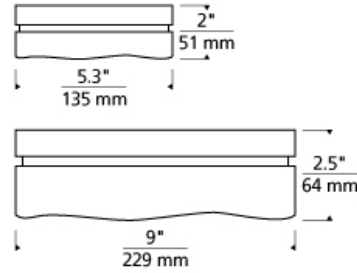

Flowing water gets frozen in time in the Fluid Square ceiling fixture by Tech Lighting. The Fluid is created by pouring molten glass into a construed mold, then letting it cool, finally a fire-polishing process creates the glossy sleek finish. Hardly appearing the same way twice, depending on the angle observed, this simple piece seems to change at every angel. The Fluid Round is available in two distinct sizes, small and large, and is available in three on-trend hardware finishes. The Fluid Square is ideal for bathroom lighting, hallway lighting and closet lighting and can be mounted either on the wall or ceiling. Your choice of LED lamping ships with the Fluid Round saving you time and money, both lamping options are fully dimmable to create the desired ambiance in your special space. The unique and elegant look of the piece changes at every angle based on how light hits the surface of the glass. May be mounted on the ceiling or wall. Available in three lamp configurations: incandescent, fluorescent, and LED. Large incandescent includes two 120 volt, 40 watt G9 base halogen lamps; Small incandescent includes one 120 volt 40 watt G9 base halogen lamp; Large fluorescent includes two 13 watt 2GX7 base twin tube lamps and electronic ballast; Large LED includes one 23 watt, 1192 net lumen, LED module; Small LED includes one 12 watt, 472 net lumen LED module. Incandescent version dimmable with a standard incandescent dimmer (not included). LED version dimmable with low-voltage electronic dimmer (not included). Suitable for wet locations. ADA compliant.

INSTALLATION

This product can mount to either a 4" square electrical box with round plaster ring or an octagonal electrical box (not included).