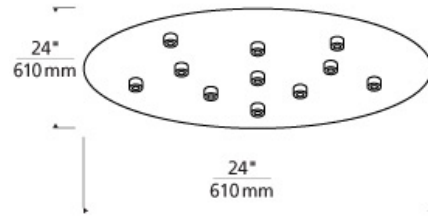

MULTI-PORT CHANDELIERS

FreeJack Round Canopy 11-port T20

DESCRIPTION

Mounts to a standard 4" junction box with round plaster ring (provided by electrician). 24" Diameter Drywall anchors included for additional support. Includes electronic transformers and 11 low-voltage FreeJack ports.

INSTALLATION

This product can mount to either a 4" square electrical box with round plaster ring or an octagonal electrical box (not included). For ceiling only. Transformers (included) fit in canopy.

WEIGHT

29lb / 13.15kg ±

maple wood

maple wood

metal

walnut wood

ORDERING INFORMATION

700FJRD11 SHAPE OR SIZE	COLOR	FINISH	VOLTAGE
ROUND 11 PORT INTEGRAL TRANSFORMER	M MAPLE WOOD T METAL W WALNUT WOOD	Z ANTIQUE BRONZE S SATIN NICKEL	120V IN/12V OUT