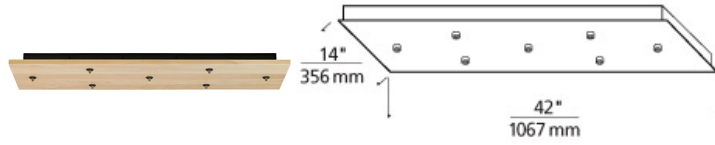

MULTI-PORT CHANDELIERS

FreeJack Rectangle Canopy 7-port LED LED

DESCRIPTION

Mounts to a standard 4" junction box with round plaster ring (provided by electrician). 42"L x 14"W x 2.5" Depth Drywall anchors included for additional support. Includes electronic transformers and 7 low-voltage FreeJack ports.

INSTALLATION

This product can mount to either a 4" square electrical box with round plaster ring or an octagonal electrical box (not included). For ceiling only. Transformers (included) fit in canopy.

WEIGHT

35lb / 15.88kg ±

maple wood

maple wood

metal

walnut wood

ORDERING INFORMATION

700FJLD7 SHAPE OR SIZE	COLOR	FINISH	VOLTAGE
RECTANGLE 7 PORT LINEAR INTEGRAL TRANSFORMER	M MAPLE WOOD T METAL W WALNUT WOOD	Z ANTIQUE BRONZE S SATIN NICKEL	- 120V IN/12V OUT LED LED