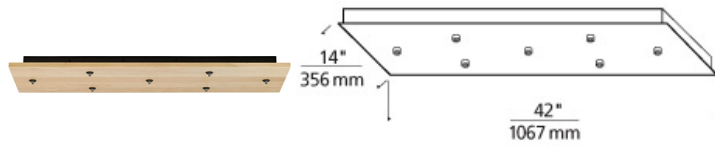

MULTI-PORT CHANDELIERS

FreeJack Rectangle Canopy 7-port LED LED T20

DESCRIPTION

Mounts to a standard 4" junction box with round plaster ring (provided by electrician). 42"L x 14"W x 2.5" Depth Drywall anchors included for additional support. Includes electronic transformers and 7 low-voltage FreeJack ports.

INSTALLATION

This product can mount to either a 4" square electrical box with round plaster ring or an octagonal electrical box (not included). For ceiling only. Transformers (included) fit in canopy.

WEIGHT

35lb / 15.88kg ±

maple wood

maple wood

metal

walnut wood

ORDERING INFORMATION

| 700FJLD7 SHAPE OR SIZE | COLOR | FINISH | VOLTAGE |
|--|---|--|--|
| RECTANGLE 7 PORT LINEAR INTEGRAL TRANSFORMER | M MAPLE WOOD T METAL W WALNUT WOOD | Z ANTIQUE BRONZE S SATIN NICKEL | - 120V IN/12V OUT LED LED |