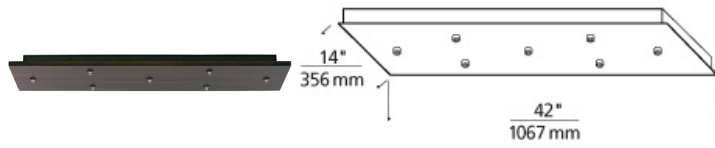

MULTI-PORT CHANDELIERS

FreeJack Rectangle Canopy 7-port T20

DESCRIPTION

Mounts to a standard 4" junction box with round plaster ring (provided by electrician). 42"L x 14"W x 2.5" Depth Drywall anchors included for additional support. Includes electronic transformers and 7 low-voltage FreeJack ports.

INSTALLATION

This product can mount to either a 4" square electrical box with round plaster ring or an octagonal electrical box (not included). For ceiling only. Transformers (included) fit in canopy.