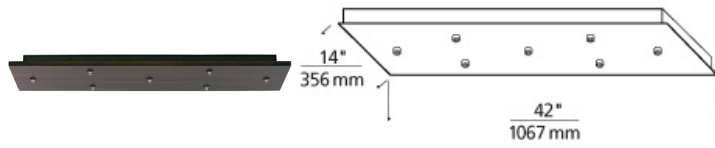

MULTI-PORT CHANDELIERS

FreeJack Rectangle Canopy 7-port T20

DESCRIPTION

Mounts to a standard 4" junction box with round plaster ring (provided by electrician). 42"L x 14"W x 2.5" Depth Drywall anchors included for additional support. Includes electronic transformers and 7 low-voltage FreeJack ports.

INSTALLATION

This product can mount to either a 4" square electrical box with round plaster ring or an octagonal electrical box (not included). For ceiling only. Transformers (included) fit in canopy.

WEIGHT

35lb / 15.88kg ±

walnut wood

maple wood

metal

walnut wood

ORDERING INFORMATION

700FJLD7 SHAPE OR SIZE	COLOR	FINISH	VOLTAGE
RECTANGLE 7 PORT LINEAR INTEGRAL TRANSFORMER	M MAPLE WOOD T METAL W WALNUT WOOD	Z ANTIQUE BRONZE S SATIN NICKEL	120V IN/12V OUT