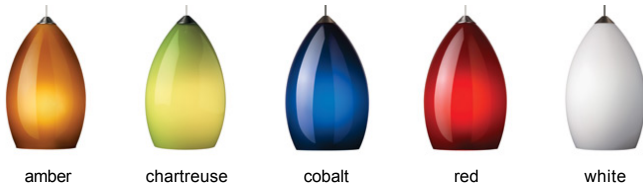

LOW - VOLTAGE PENDANTS

Firefrost Pendant LED SORAA T20

DESCRIPTION

The Firefrost pendant from Tech Lighting launched in 2000 and has since grown in popularity due to its rich colors and simplistic beauty. Rich frosted Murano glass surrounds a frosted raindrop diffuser concealing the lamping inside. The Firefrost pendant sets a tone of modern sophistication with five bold color options and three high end finishes. Scaling at 7.3" in length and 4.5" in diameter the Firefrost is ideal for kitchen island task lighting, dining room lighting, and countless commercial lighting applications. The Firefrost pendant is the largest in a family of five Fire pendants available from Tech Lighting - simply search for the Firefrost pendant to find its closest relatives. Pair this pendant with the Monorail system by Tech Lighting for greater design customization. Includes low-voltage, 50 watt halogen bi-pin lamp or 8 watt, 300 delivered lumen, 3000K, replaceable SORAA® LED module and six feet of field-cutable cable. Dimmable with low-voltage electronic or magnetic dimmer (based on transformer). Works with SORAA.

chartreuse

INSTALLATION

Socket terminates with FreeJack male connector, which may be installed into a system connector. Elements ordered with a system prefix include a connector for that system. For use on T-TRAK, order FreeJack version and T-TRAK FreeJack Connector (sold separately).

ACCESSORIES & OPTICAL CONTROLS

SORAA® LED Bi-Pin Replacement Pendant Module, Swag Hook

WEIGHT

2lb / 0.91kg ±

amber

chartreuse

cobalt

red