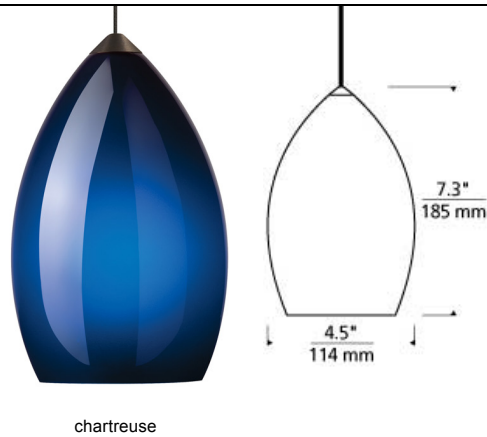

LOW - VOLTAGE PENDANTS

Firefrost Pendant LED SORAA T20

DESCRIPTION

The Firefrost pendant from Tech Lighting launched in 2000 and has since grown in popularity due to its rich colors and simplistic beauty. Rich frosted Murano glass surrounds a frosted raindrop diffuser concealing the lamping inside. The Firefrost pendant sets a tone of modern sophistication with five bold color options and three high end finishes. Scaling at 7.3" in length and 4.5" in diameter the Firefrost is ideal for kitchen island task lighting, dining room lighting, and countless commercial lighting applications. The Firefrost pendant is the largest in a family of five Fire pendants available from Tech Lighting - simply search for the Firefrost pendant to find its closest relatives. Pair this pendant with the Monorail system by Tech Lighting for greater design customization. Includes low-voltage, 50 watt halogen bi-pin lamp or 8 watt, 300 delivered lumen, 3000K, replaceable SORAA® LED module and six feet of field-cutable cable. Dimmable with low-voltage electronic or magnetic dimmer (based on transformer). Works with SORAA.

chartreuse

INSTALLATION

Socket terminates with FreeJack male connector, which may be installed into a system connector. Elements ordered with a system prefix include a connector for that system. For use on T-TRAK, order FreeJack version and T-TRAK FreeJack Connector (sold separately).

ACCESSORIES & OPTICAL CONTROLS

SORAA® LED Bi-Pin Replacement Pendant Module, Swag Hook

WEIGHT

2lb / 0.91kg ±

amber

chartreuse

cobalt

red