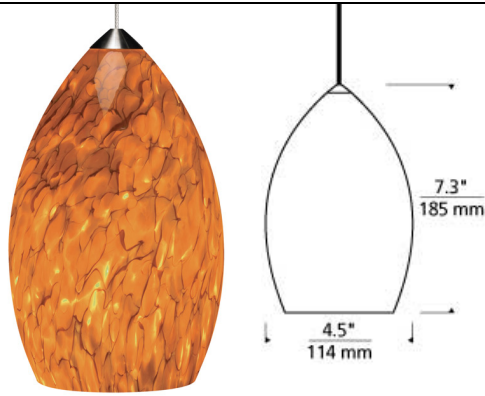

### DESCRIPTION

The Firefrit pendant from Tech Lighting launched in 2007 and has since grown in popularity due to its colorful twist on the popular Fire pendant. The Firefrit features a brilliant frit glass giving it a bold yet sophisticated appeal. Murano glass surrounds a frosted raindrop diffuser concealing the lamping inside. At 7.3" in length and 4.5" in diameter the Firefrit is ideal for kitchen island task lighting, dining room lighting, and countless commercial lighting applications. The Firefrit pendant is one of five Fire pendants available from Tech Lighting – simply search for the Firefrit pendant to find its close relatives. Pair this pendant with the Monorail system by Tech Lighting for greater design customization. Includes low-voltage, 50 watt halogen bi-pin lamp or 8 watt, 300 delivered lumen, 3000K, replaceable SORAA® LED module and six feet of field-cutttable cable. Dimmable with low-voltage electronic or magnetic dimmer (based on transformer). Works with SORAA.