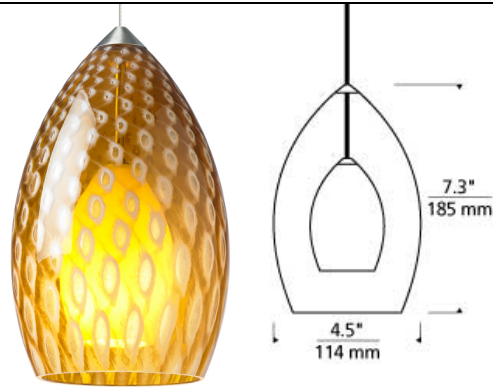

LOW - VOLTAGE PENDANTS

Firebird Pendant T20

DESCRIPTION

The Firebird pendant from Tech Lighting launched in 2000 and has since grown in popularity due to its creative patterned design and simplistic beauty. Externally a rich Murano glass surrounds a frosted raindrop diffuser concealing the halogen lamping inside. The Firebird features three on-trend designs that draw the eye in with its nature inspired exterior and three high end finishes. With a 7.3" in length and 4.5" in diameter the Firebird is ideal for kitchen island task lighting, dining room lighting, and countless commercial lighting applications. The Firebird pendant is one of five Fire pendants available from Tech Lighting " simply search for the Firebird pendant to find its closest relatives. Pair the Firebird pendant with the Monorail system by Tech Lighting for greater design customization. Includes low-voltage, 35 watt halogen bi-pin lamp and six feet of field-cutable suspension cable.

owl (amber)

INSTALLATION

Socket terminates with FreeJack male connector, which may be installed into a system connector. Elements ordered with a system prefix include a connector for that system. ForFor Kable Lite due to weight.