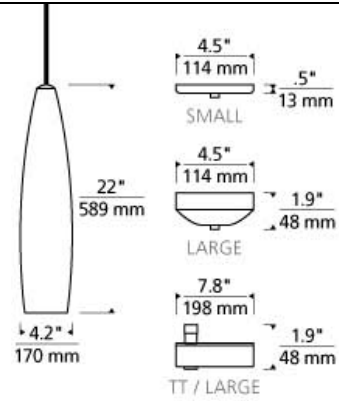

LINE - VOLTAGE PENDANTS / SUSPENSION

Fino Small Pendant LED T20

DESCRIPTION

Dramatically tall and slender the Fino pendant by Tech Lighting features sleek metal detail that projects a modern, mid-century vibe. With two warm contemporary color options, Latte and White, the Fino adds style and sophistication to your special space. The compact fluorescent lamping inside of the Fino allows for the perfect amount of light illumination. Scaling at 39" long and 4.2" in diameter the Fino is ideal for dining room lighting, foyer lighting and hospitality lighting applications. Customize this pendant even more by pairing it with the T-Trak system by Tech Lighting. Rated for (1) 60 watt max, medium base E26 lamp (Lamp Not Included). LED includes 120 volt 9.5 watt, 800 delivered lumen, 2700K, medium base LED A19 lamp. Fixture provided with six feet of field-cutable cable. LED version dimmable with LED compatible dimmer.

INSTALLATION

This product can mount to either a 4" square electrical box with round plaster ring or an octagon electrical box.

OTHER

TD includes 4.5" Round Canopy.
Antique Bronze and Black Finish Only Available on TD.

WEIGHT

3-3.5lb / 1.36-1.59kg ±

ORDERING INFORMATION

700	SYSTEM	FINPS	COLOR	FINISH	LAMP
TD	LINE-VOLTAGE PENDANTS/SUSPENSION		L LATTE	Z ANTIQUE BRONZE	NO LAMP
TT	SINGLE-CIRCUIT T-TRAK		W WHITE	B BLACK S SATIN NICKEL W WHITE	-LED927 A19 LED 90 CRI 2700K 120V (T20/T24)

TECH LIGHTING®

7400 Linder Avenue
Skokie, Illinois 60077

T 847.410.4400
F 847.410.4500

Tech Lighting, L.L.C.

700 ____ FINPS _____

FIXTURE TYPE: _____

JOB NAME: _____

NOTES: _____

_____

_____

©2018 Tech Lighting, L.L.C. All Rights Reserved. The "Tech Lighting" graphic is a registered trademark of Tech Lighting, L.L.C. Tech Lighting reserves the right to change specifications for product improvements without notification.