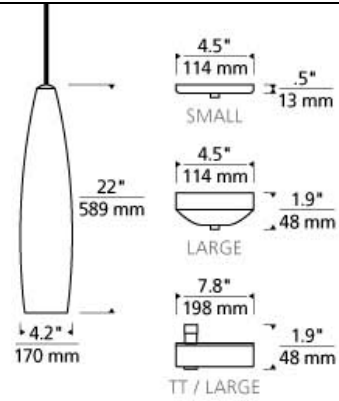

LINE - VOLTAGE PENDANTS / SUSPENSION

Fino Small Pendant LED T20

DESCRIPTION

Dramatically tall and slender the Fino pendant by Tech Lighting features sleek metal detail that projects a modern, mid-century vibe. With two warm contemporary color options, Latte and White, the Fino adds style and sophistication to your special space. The compact fluorescent lamping inside of the Fino allows for the perfect amount of light illumination. Scaling at 39" long and 4.2" in diameter the Fino is ideal for dining room lighting, foyer lighting and hospitality lighting applications. Customize this pendant even more by pairing it with the T-Trak system by Tech Lighting. Rated for (1) 60 watt max, medium base E26 lamp (Lamp Not Included). LED includes 120 volt 9.5 watt, 800 delivered lumen, 2700K, medium base LED A19 lamp. Fixture provided with six feet of field-cutable cable. LED version dimmable with LED compatible dimmer.

latte

INSTALLATION

This product can mount to either a 4" square electrical box with round plaster ring or an octagon electrical box.

OTHER

TD includes 4.5" Round Canopy.
Antique Bronze and Black Finish Only Available on TD.

WEIGHT

3-3.5lb / 1.36-1.59kg ±

latte

white

ORDERING INFORMATION

700	SYSTEM	FINPS	COLOR	FINISH	LAMP
TD	LINE-VOLTAGE PENDANTS/SUSPENSION		L LATTE	Z ANTIQUE BRONZE	NO LAMP
TT	SINGLE-CIRCUIT T-TRAK		W WHITE	B BLACK S SATIN NICKEL W WHITE	-LED927 A19 LED 90 CRI 2700K 120V (T20/T24)