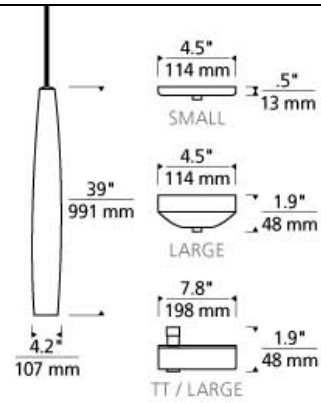

LINE - VOLTAGE PENDANTS / SUSPENSION

Fino Large Pendant FL T20

DESCRIPTION

Dramatically tall and slender the Fino pendant by Tech Lighting features sleek metal detail that projects a modern, mid-century vibe. With two warm contemporary color options, Latte and White, the Fino adds style and sophistication to your special space. The compact fluorescent lamping inside of the Fino allows for the perfect amount of light illumination. Scaling at 39" long and 4.2" in diameter the Fino is ideal for dining room lighting, foyer lighting and hospitality lighting applications. Customize this pendant even more by pairing it with the T-Trak system by Tech Lighting. Black, satin nickel, and white finish options highlighted with a satin nickel detail and clear cable; antique bronze finish includes antique bronze detail and brown cable. Includes 2G11 base 36 watt twin tube compact fluorescent lamp (electronic ballast included). Fixture provided with twelve feet of field-cuttable cable. Not dimmable.

amber