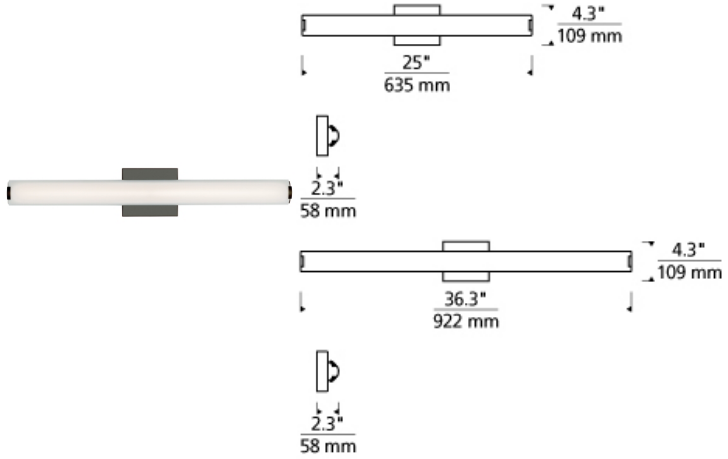

BATH COLLECTION

Finn Bath

LED ADA T20

DESCRIPTION

The sleek domed acrylic diffuser of the Finn bath vanity light from Tech Lighting discreetly softens the LED source while providing great wide-angle light distribution perfect for vanity applications. May be mounted vertically or horizontally. 24" version includes 24 watt, 1252 delivered lumens; 36" version includes 33 watt, 1724 delivered lumen, 3000K LED module. Dimmable with low-voltage electronic dimmer. May be mounted horizontally and vertically. ADA compliant.

INSTALLATION

This product can mount to either a 4" square electrical box with round plaster ring or an octagonal electrical box (not included).

WEIGHT

1.5-2lb / 0.68-0.91kg ±

ORDERING INFORMATION

700BCFINN	LENGTH (A)	FINISH	LAMP
24	24"	Z ANTIQUE BRONZE	-LED930 LED 90 CRI 3000K 120V
36	36"	S SATIN NICKEL	-LED930-277 LED 90 CRI 3000K 277V