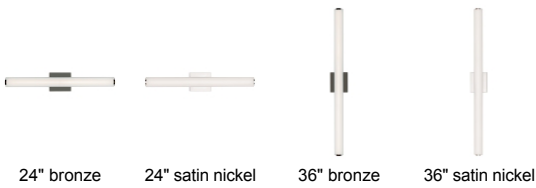

BATH COLLECTION

Finn Bath

LED ADA T20

DESCRIPTION

The sleek domed acrylic diffuser of the Finn bath vanity light from Tech Lighting discreetly softens the LED source while providing great wide-angle light distribution perfect for vanity applications. May be mounted vertically or horizontally. 24" version includes 24 watt, 1252 delivered lumens; 36" version includes 33 watt, 1724 delivered lumen, 3000K LED module. Dimmable with low-voltage electronic dimmer. May be mounted horizontally and vertically. ADA compliant.

INSTALLATION

This product can mount to either a 4" square electrical box with round plaster ring or an octagonal electrical box (not included).

WEIGHT

1.5-2lb / 0.68-0.91kg ±

ORDERING INFORMATION

700BCFINN	LENGTH (A)	FINISH	LAMP
24	24"	Z ANTIQUE BRONZE	-LED930 LED 90 CRI 3000K 120V
36	36"	S SATIN NICKEL	-LED930-277 LED 90 CRI 3000K 277V