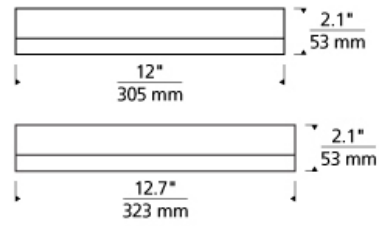

FLUSH & SEMI-FLUSH MOUNT

Finch Flush Mount Ceiling LED ADA T20

DESCRIPTION

Modern and clean lines converge to create the Finch ceiling fixture by Tech Lighting. This ultra-slim and ultra-sleek modern flush mount is only two inches deep making it modern by design yet minimal in visual presence. The Finch is available in round or square design and comes in two on-trend hardware finishes. Scaling at 12" or 12.7" in diameter the Finch is ideal for bathroom lighting, hallway lighting and closet lighting and can be mounted either on the wall or ceiling. Your choice of LED lamping ships with the Finch saving you time and money, all lamping options are fully dimmable to create the desired ambiance in your special space. Also available in the Finch family is the Finch Float Flush Mount Ceiling, simply search for the Finch Flush Mount Ceiling to find its closest relatives. Round includes 29 watt, 1230 net lumen, 3000K LED. Square includes 27 watt, 1450 net lumen, 3000K LED. Dimmable with most LED compatible ELV and TRIAC dimmers. 277V compatible with 0-10V dimmers. Can be wall or ceiling mounted.

INSTALLATION

This product can mount to either a 4" square electrical box with round plaster ring or an octagonal electrical box (not included).

WEIGHT

5-5.5lb / 2.27-2.49kg ±

antique bronze
round

satin nickel
round