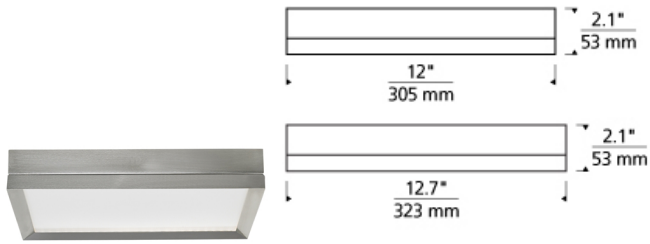

FLUSH & SEMI-FLUSH MOUNT

Finch Flush Mount Ceiling LED T20

DESCRIPTION

Clean lines and edge-lit LED light guide technology combine in this ultra-slim modern flush mount that is just two inches deep. Round includes 29 watt, 1230 net lumen, 3000K LED. Square includes 27 watt, 1450 net lumen, 3000K LED. Dimmable with low-voltage electronic dimmer.

INSTALLATION

This product can mount to either a 4" square electrical box with round plaster ring or an octagonal electrical box (not included).

WEIGHT

5.11lb / 2.32kg ±

antique bronze
round

satin nickel
round

antique bronze
square

satin nickel
square

ORDERING INFORMATION

700FMFIN	SHAPE OR SIZE	FINISH	LAMP
R	ROUND	Z ANTIQUE BRONZE	-LED830 LED 3000K 80 CRI 120V
S	SQUARE	S SATIN NICKEL	-LED830-277 LED 3000K 80 CRI 277V