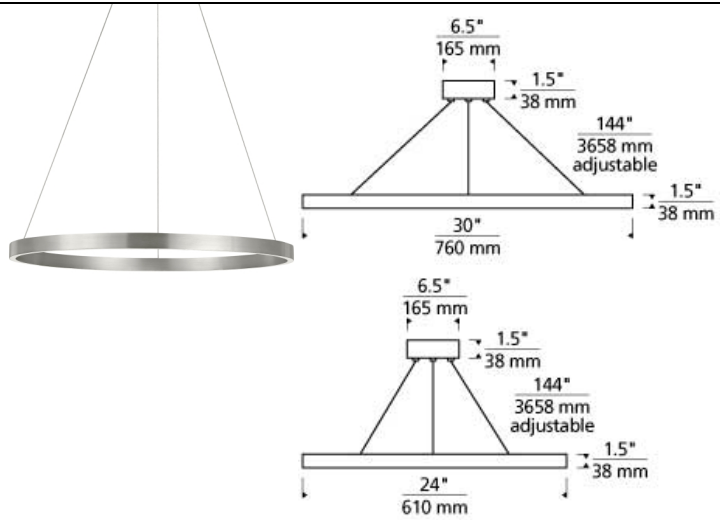

LINE - VOLTAGE PENDANTS / SUSPENSION

Fiama Suspension LED

DESCRIPTION

The Fiama chandelier by Tech Lighting is a transitional style chandelier but with an entirely modern twist. At its most unadulterated form the Fiama is a slender metal ring that houses gently diffused upward and downward firing LEDs, providing functional light with an ultra-chic aesthetic. This modern work of art is available in two distinct sizes, 24" and 30" in diameter making it ideal for a wide range of lighting applications such as dining room lighting, foyer lighting and a host of commercial lighting applications. The Fiama pendant light ships with a fully dimmable integrated LED lamp. 24IN includes 80 watt, 3392 delivered lumen, 90 CRI 3000K LED module. Dimmable with low-voltage electronic dimmer. 30IN includes 156 watt, 5830 delivered lumen, 3000K LED module. Fixture provided with twelve feet of field-cuttable cable to match finish selection.

INSTALLATION

This product can mount to either a 4" square electrical box with round plaster ring or an octagonal electrical box (not included).

WEIGHT

5-6lb / 2.27-2.72kg ±

24" black 24" satin nickel 24" white 30" black 30" satin nickel 30" white

ORDERING INFORMATION

700FIA	SHAPE OR SIZE	FINISH	LAMP
24	24" DIAMETER	B BLACK	-LED930 LED 90 CRI 3000K 120V-277V UNV
30	30" DIAMETER	S SATIN NICKEL	
		W WHITE	

Tech Lighting, L.L.C.

700FIA _____

FIXTURE TYPE: _____