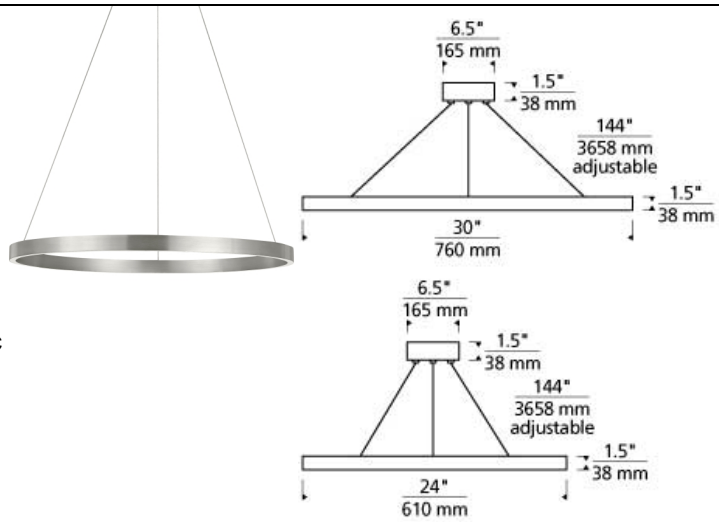

LINE - VOLTAGE PENDANTS / SUSPENSION

Fiama Suspension LED T20

DESCRIPTION

The Fiama chandelier by Tech Lighting is a transitional style chandelier but with an entirely modern twist. At its most unadulterated form the Fiama is a slender metal ring that houses gently diffused upward and downward firing LEDs, providing functional light with an ultra-chic aesthetic. This modern work of art is available in two distinct sizes, 24" and 30" in diameter making it ideal for a wide range of lighting applications such as dining room lighting, foyer lighting and a host of commercial lighting applications. The Fiama pendant light ships with a fully dimmable integrated LED lamp. 24IN includes 80 watt, 3392 delivered lumen, 90 CRI 3000K LED module. 30IN includes 156 watt, 5830 delivered lumen, 3000K LED module. Dimmable with most LED compatible ELV, TRIAC and 0-10V dimmers. Fixture provided with twelve feet of field-cutttable cable to match finish selection.

INSTALLATION

This product can mount to either a 4" square electrical box with round plaster ring or an octagonal electrical box (not included).

WEIGHT

5-6lb / 2.27-2.72kg ±

24" black 24" satin nickel 24" white 30" black 30" satin nickel 30" white

ORDERING INFORMATION

700FIA	SHAPE OR SIZE	FINISH	LAMP
24	24" DIAMETER	B BLACK	-LED930 LED 90 CRI 3000K 120V-277V UNV
30	30" DIAMETER	S SATIN NICKEL	
		W WHITE	

Tech Lighting, L.L.C.

700FIA _____

FIXTURE TYPE: _____