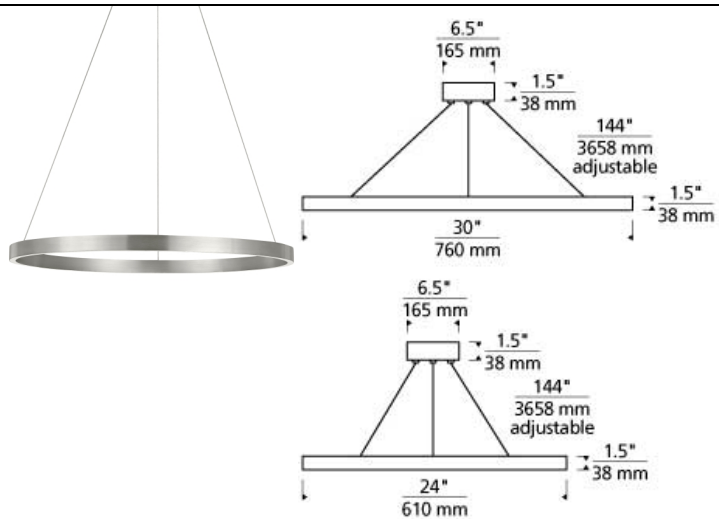

### DESCRIPTION

The Fiama chandelier by Tech Lighting is a transitional style chandelier but with an entirely modern twist. At its most unadulterated form the Fiama is a slender metal ring that houses gently diffused upward and downward firing LEDs, providing functional light with an ultra-chic aesthetic. This modern work of art is available in two distinct sizes, 24" and 30" in diameter making it ideal for a wide range of lighting applications such as dining room lighting, foyer lighting and a host of commercial lighting applications. The Fiama pendant light ships with a fully dimmable integrated LED lamp. 24IN includes 80 watt, 3392 delivered lumen, 90 CRI 3000K LED module. Dimmable with low-voltage electronic dimmer. 30IN includes 156 watt, 5830 delivered lumen, 3000K LED module. Fixture provided with twelve feet of field-cuttable cable to match finish selection.

### INSTALLATION

This product can mount to either a 4" square electrical box with round plaster ring or an octagonal electrical box (not included).

### WEIGHT

5-6lb / 2.27-2.72kg ±

24" black    24" satin nickel    24" white    30" black    30" satin nickel    30" white

### ORDERING INFORMATION

700FIA	SHAPE OR SIZE	FINISH	LAMP
24	24" DIAMETER	B BLACK	-LED930 LED 90 CRI 3000K 120V-277V UNV
30	30" DIAMETER	S SATIN NICKEL	
		W WHITE	

**TECH LIGHTING®**

7400 Linder Avenue  
Skokie, Illinois 60077