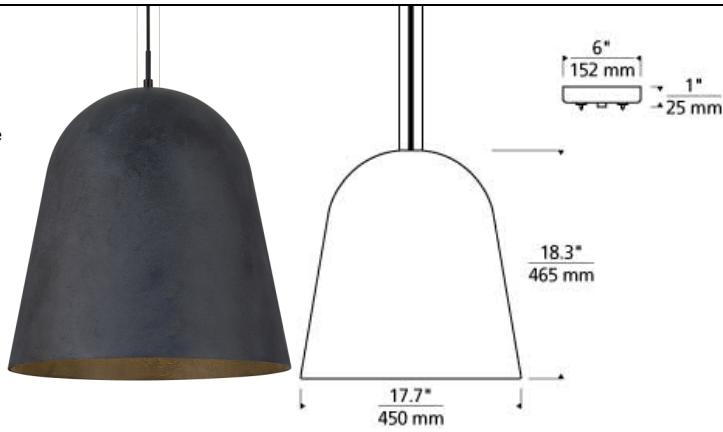

LINE - VOLTAGE PENDANTS / SUSPENSION

Fett Pendant LED T20

DESCRIPTION

The Fett pendant light from Tech Lighting is an instant classic. This significantly scaled pendant light cohesively blends its characteristic domed silhouette with its incredibly deep, weathered zinc finish. Its wonderfully imperfect signature texture is naturally created during a meticulous molten aluminum sand casting process that results in a noticeably thick shade that projects a truly monolithic presence. The scale and impact this large pendant light brings to a space makes it ideal for dining room lighting, living room lighting and home office lighting. Whether you select the efficient LED lamping or standard incandescent lamping, both options are fully dimmable to create the desired ambiance. Rated for (1)150 watt E26 medium base lamp (Lamp Not Included). LED version includes 120 volt 12 watt, 900 delivered lumen, 3000K, medium base LED G40 lamp. Fixture provided with twelve feet of field-cutable cloth cord. LED version dimmable with LED compatible dimmer.

INSTALLATION

This product can mount to either a 4" square electrical box with round plaster ring or an octagonal electrical box (not included).

ACCESSORIES & OPTICAL CONTROLS

Line-voltage Swag Hook

WEIGHT

20-21lb / 9.07-9.53kg ±

ORDERING INFORMATION

700 SYSTEM	FETP	FINISH	LAMP
TD	LINE-VOLTAGE PENDANTS/SUSPENSION	E WEATHERED ZINC	NO LAMP -LED830 LED 80 CRI 3000K 120V

TECH LIGHTING®

7400 Linder Avenue T 847.410.4400
Skokie, Illinois 60077 F 847.410.4500

Tech Lighting, L.L.C.

700 ____ FETP ____

FIXTURE TYPE: _____

JOB NAME: _____

NOTES: _____

_____

_____

©2018 Tech Lighting, L.L.C. All Rights Reserved. The "Tech Lighting" graphic is a registered trademark of Tech Lighting, L.L.C. Tech Lighting reserves the right to change specifications for product improvements without notification.