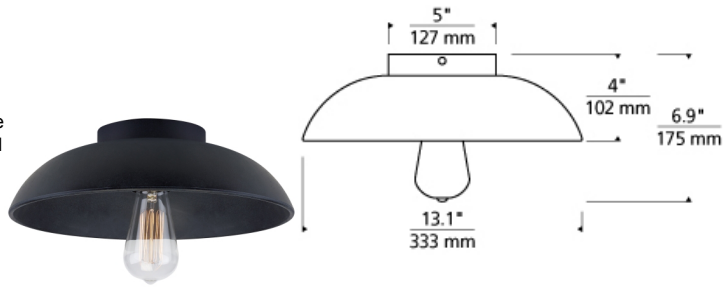

FLUSH & SEMI-FLUSH MOUNT

Fett Ceiling LED T20

DESCRIPTION

The Fett pendant light from Tech Lighting is an instant classic. This significantly scaled pendant light cohesively blends its characteristic domed silhouette with its incredibly deep, weathered zinc finish. Its wonderfully imperfect signature texture is naturally created during a meticulous molten aluminum sand casting process that results in a noticeably thick shade that projects a truly monolithic presence. The scale and impact this large pendant light brings to a space makes it ideal for dining room lighting, living room lighting and home office lighting. Whether you select the efficient LED lamping or standard incandescent lamping, both options are fully dimmable to create the desired ambiance. Rated for (1) 60w max, E26 medium based lamp (Not Included). LED includes 3.5 watt, 250 delivered lumens 2700K, medium base LED vintage squirrel cage lamp. LED dimmable with LED compatible dimmer.

INSTALLATION

This product can mount to either a 4" square electrical box with round plaster ring or an octagonal electrical box (not included).

WEIGHT

5.5-6lb / 2.49-2.72kg ±

weathered zinc

ORDERING INFORMATION