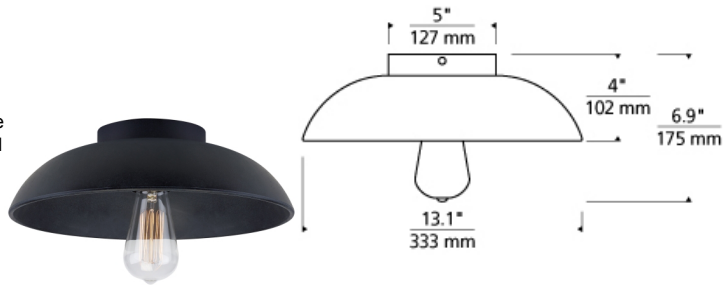

FLUSH & SEMI-FLUSH MOUNT

Fett Ceiling LED T20

DESCRIPTION

The Fett pendant light from Tech Lighting is an instant classic. This significantly scaled pendant light cohesively blends its characteristic domed silhouette with its incredibly deep, weathered zinc finish. Its wonderfully imperfect signature texture is naturally created during a meticulous molten aluminum sand casting process that results in a noticeably thick shade that projects a truly monolithic presence. The scale and impact this large pendant light brings to a space makes it ideal for dining room lighting, living room lighting and home office lighting. Whether you select the efficient LED lamping or standard incandescent lamping, both options are fully dimmable to create the desired ambiance. Rated for (1) 60w max, E26 medium based lamp (Not Included). LED includes 3.5 watt, 250 delivered lumens 2700K, medium base LED vintage squirrel cage lamp. LED dimmable with LED compatible dimmer.

INSTALLATION

This product can mount to either a 4" square electrical box with round plaster ring or an octagonal electrical box (not included).

WEIGHT

5.5-6lb / 2.49-2.72kg ±

weathered zinc

ORDERING INFORMATION