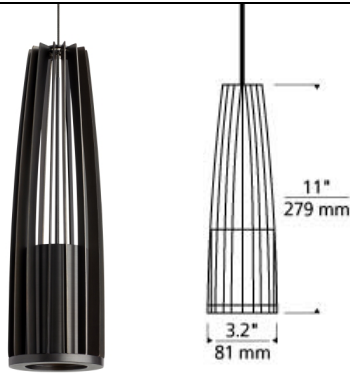

Evo Pendant LED SORAA T20

DESCRIPTION

The Evo pendant light by Tech Lighting features a modern tapered cylinder design defined by carefully sculpted metal fins that add depth and shadow within this contemporary piece. The Evo is available in three current trend finishes, Satin Nickel, Bronze, and Aged Brass each finish further enhances its chic appeal. Scaling at 11" in length and 3.2" in width the Evo is ideal for kitchen island task lighting, bedroom lighting and hallway lighting. Combine the Evo with any of our multipoint canopies to create a customized chandelier that is specifically designed to your unique space. Your choice of energy efficient LED lamping ships with the Evo to save you time and money. All lamping options are fully dimmable to create the desired ambiance in your special space. No Lamp rated for (1) 35 watt max. GY6.35 base lamp (Not Included). LED ships with 12 volt 8 watt, 305 delivered lumen, 3000K, replaceable SORAA LED MR16 lamp. Dimmable with low-voltage electronic or magnetic dimmer (base on transformer). Ships with 6 feet of field cuttable cable. Works with SORAA.

INSTALLATION

Socket terminates with FreeJack male connector, which may be installed into a system connector. Elements ordered with a system prefix include a connector for that system. For use on T~TRAK, order FreeJack version and T~TRAK FreeJack Connector (sold separately).

WEIGHT

1.5-2lb / 0.68-0.91kg ±

antique bronze

chrome

satin nickel

ORDERING INFORMATION

| 700 SYSTEM | EVO | FINISH | LAMP |
|--------------------------|-----|------------------|----------------------------------|
| FJ FREEJACK | | Z ANTIQUE BRONZE | 12 VOLT HALOGEN |
| MP MONOPOINT | | C CHROME | -LED930 12 VOLT LED 90 CRI 3000K |
| MO MONORAIL | | S SATIN NICKEL | |
| MO2 TWO-CIRCUIT MONORAIL | | | |