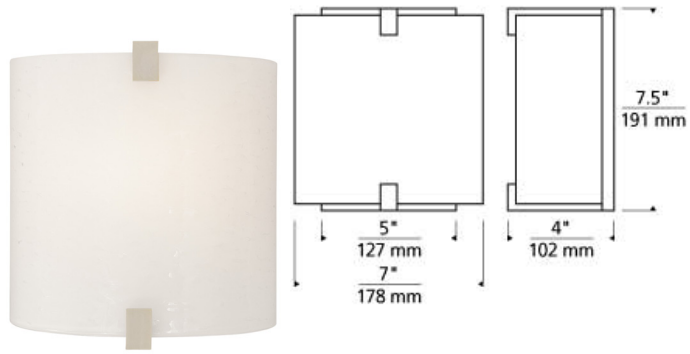

WALL COLLECTION

Essex Wall

LED FL ADA EN★ T20

DESCRIPTION

The Essex wall sconce light by Tech Lighting is elegant and highly versatile featuring six different shade options that are adorned with minimal metal detail. Each choice of glass, shell or fabric shade is available in two unique styles or patterns and come in three different finish types. Mount this contemporary fixture in places such as hallways, bathrooms, kitchens and any place that needs a soft fill of light. The Essex wall sconce ships with your choice of LED or incandescent lamping saving you time and money, both options are fully dimmable to create the desired ambiance in your special space. Rated for (1) 60w max, G9 based lamp (Not Included). LED version includes 8 watt, 500 lumen, 2700K LED module. LED version dimmable with low-voltage electronic dimmer. ADA compliant.

glass ivory/brown/amber

INSTALLATION

This product can mount to either a 4" square electrical box with round plaster ring or an octagonal electrical box (not included). For wall mount use only.

WEIGHT

1.61lb / 0.73kg ±