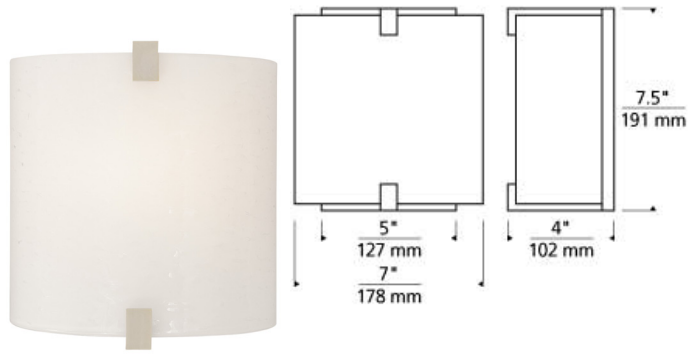

WALL COLLECTION

Essex Wall

LED ADA EN★ T20

DESCRIPTION

The Essex wall sconce light by Tech Lighting is elegant and highly versatile featuring six different shade options that are adorned with minimal metal detail. Each choice of glass, shell or fabric shade is available in two unique styles or patterns and come in three different finish types. Mount this contemporary fixture in places such as hallways, bathrooms, kitchens and any place that needs a soft fill of light. The Essex wall sconce ships with your choice of LED or incandescent lamping saving you time and money, both options are fully dimmable to create the desired ambiance in your special space. Rated for (1) 60w max, G9 based lamp (Not Included). LED version includes 8 watt, 500 lumen, 2700K LED module. LED version dimmable with low-voltage electronic dimmer. ADA compliant.

glass ivory/brown/amber

INSTALLATION

This product can mount to either a 4" square electrical box with round plaster ring or an octagonal electrical box (not included). For wall mount use only.

WEIGHT

1.61lb / 0.73kg ±