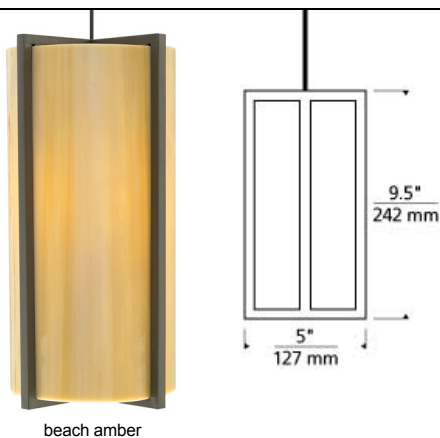

### DESCRIPTION

The Essex pendant light by Tech Lighting exudes modern sophistication with its warm yet contemporary design. Individually slumped glass panels are precisely joined by a hand-assembled metal frame. The Essex is inspired by the arts and crafts of the late 19th century. Rich color selections along with two on-trend hardware finishes further carry the style of this modern period piece pendant. The Essex is modestly sized at 9.5" in length and 5" in diameter making it ideal for kitchen island task lighting, bathroom lighting flanking a vanity or hallway lighting. Your choice of efficient halogen or LED lamping ships with the Essex saving you both time and money. Pair the Essex pendant with the Monorail system by Tech Lighting for greater design customization. Includes low-voltage, 50 watt halogen bi-pin lamp or 8 watt, 300 delivered lumen, 3000K, replaceable SORAA® LED module and six feet of field-cutttable cable. Dimmable with low-voltage electronic or magnetic dimmer (based on transformer). Works with SORAA.