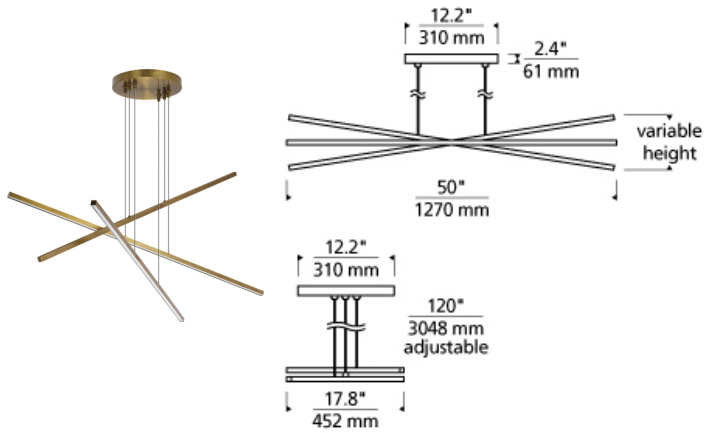

Essence Trio Linear

LED T20

DESCRIPTION

The ultimate in modern minimalism, the Essence Trio by Tech Lighting has three streamlined, linear lengths which are staggered randomly to create this dramatic and oversized modern interpretation of a chandelier. Linear LEDs lights create a warm, downward light glow with the lighting fixture's high performance, energy efficient, integrated LED light source at 3000K and 90 CRI. Ideal for lighting a dining room table, kitchen island or a conference room table, Essence is available in either an Aged Brass finish with Bronze cable or Satin Nickel finish with Clear cable. Its dimensions are 17.8" high and 50" long. Each of the three linear lights are only .75" thick and 7.5" long. Damp-rated and dimmable. Includes (3) integrated 120 volt 20 watt, 4320 total delivered lumens 90 CRI 3000K LED modules. Dimmable with most LED compatible ELV and TRIAC dimmers. Includes 10 feet of field-cutable cable.

WEIGHT

10.5-11lb / 4.76-4.99kg ±

aged brass

satin nickel

ORDERING INFORMATION

700LSESN3 FINISH

LAMP

R AGED BRASS
S SATIN NICKEL