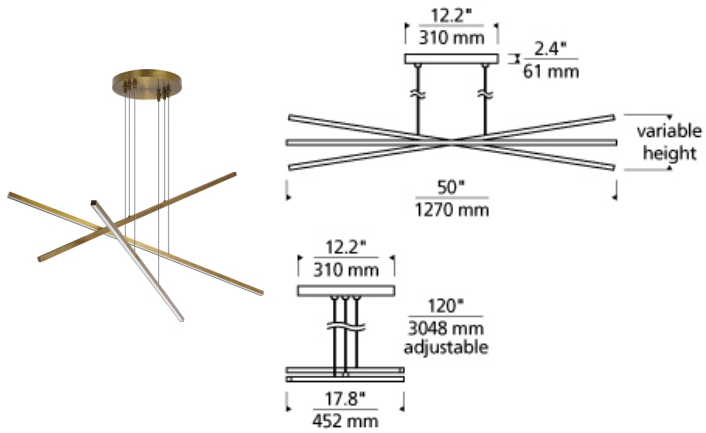

Essence Trio Linear LED

DESCRIPTION

The ultimate in modern minimalism, the Essence Trio by Tech Lighting has three streamlined, linear lengths which are staggered randomly to create this dramatic and oversized modern interpretation of a chandelier. Linear LEDs lights create a warm, downward light glow with the lighting fixture's high performance, energy efficient, integrated LED light source at 3000K and 90 CRI. Ideal for lighting a dining room table, kitchen island or a conference room table, Essence is available in either an Aged Brass finish with Bronze cable or Satin Nickel finish with Clear cable. Its dimensions are 17.8" high and 50" long. Each of the three linear lights are only .75" thick and 7.5" wide. Damp-rated and dimmable. LED includes (3) 120 volt 20 watt, 4320 total delivered lumens 90 CRI 3000K LED modules. Dimmable with a low-voltage electronic dimmer. Includes 10 feet of field-cutable cable.

WEIGHT

10.5-11lb / 4.76-4.99kg ±

aged brass

satin nickel

ORDERING INFORMATION

700LSESN3 FINISH

LAMP

R AGED BRASS
S SATIN NICKEL