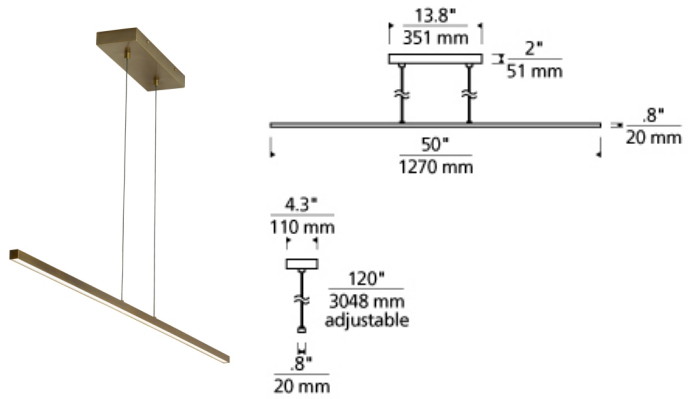

Essence Linear

LED T20

DESCRIPTION

The ultimate in modern minimalism, the clean horizontal line of the Essence linear light chandelier by Tech Lighting will make a dramatic statement while not detracting from beautiful room surroundings. Warm glowing LED light emits downward with its high performance, energy efficient, integrated LED light source at 3000K and 90 CRI. Ideal for a dining room table light, kitchen island light, living room light or conference room table light, Essence is available in either an Aged Brass finish with Bronze cable or Satin Nickel finish with Clear cable. Its dimensions are a thin .75" high, 50" long, and 7.5" wide. Damp-rated and dimmable. Includes 10' of field-cuttable cable. LED includes (1) 20w watt 1440 delivered lumens 90 CRI 3000K LED module. Dimmable with a low-voltage electronic dimmer. 120v

WEIGHT

4-4.5lb / 1.81-2.04kg ±

aged brass

satin nickel

ORDERING INFORMATION

700LSESN1 FINISH

LAMP

R AGED BRASS
S SATIN NICKEL