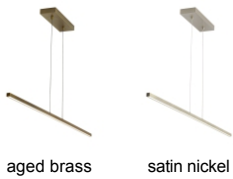

Essence Linear

LED T20

DESCRIPTION

The ultimate in modern minimalism, the clean horizontal line of the Essence linear light chandelier by Tech Lighting will make a dramatic statement while not detracting from beautiful room surroundings. Warm glowing LED light emits downward with its high performance, energy efficient, integrated LED light source at 3000K and 90 CRI. Ideal for a dining room table light, kitchen island light, living room light or conference room table light, Essence is available in either an Aged Brass finish with Bronze cable or Satin Nickel finish with Clear cable. Its dimensions are a thin .75" high, 50" long, and 7.5" wide. Damp-rated and dimmable. Includes 10' of field-cuttable cable. LED includes (1) 20w watt 1440 delivered lumens 90 CRI 3000K LED module. Dimmable with a low-voltage electronic dimmer. 120v

WEIGHT

4-4.5lb / 1.81-2.04kg ±

aged brass

satin nickel

ORDERING INFORMATION

700LSESN1 FINISH

LAMP

R AGED BRASS
S SATIN NICKEL