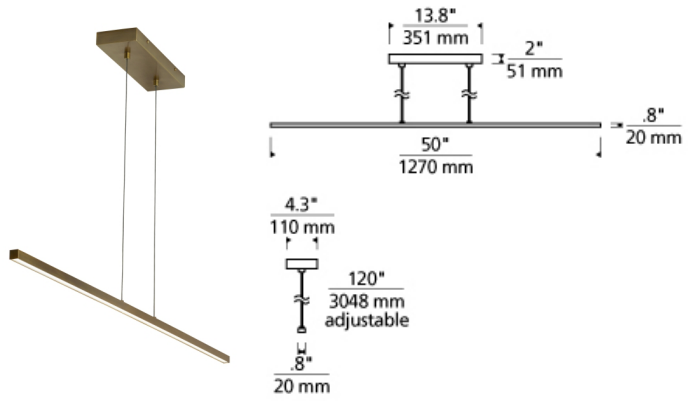

Essence Linear

LED T20

DESCRIPTION

The ultimate in modern minimalism, the clean horizontal line of the Essence linear light chandelier by Tech Lighting will make a dramatic statement while not detracting from beautiful room surroundings. Warm glowing LED light emits downward with its high performance, energy efficient, integrated LED light source at 3000K and 90 CRI. Ideal for a dining room table light, kitchen island light, living room light or conference room table light, Essence is available in either an Aged Brass finish with Bronze cable or Satin Nickel finish with Clear cable. Its dimensions are a thin .75" high, 50" long, and 7.5" wide. Damp-rated and dimmable. Includes 10' of field-cuttable cable. LED includes (1) 20w watt 1440 delivered lumens 90 CRI 3000K LED module. Dimmable with a low-voltage electronic dimmer. 120v

WEIGHT

4-4.5lb / 1.81-2.04kg ±

aged brass

satin nickel

ORDERING INFORMATION

700LSESN1 FINISH

LAMP

R AGED BRASS
S SATIN NICKEL