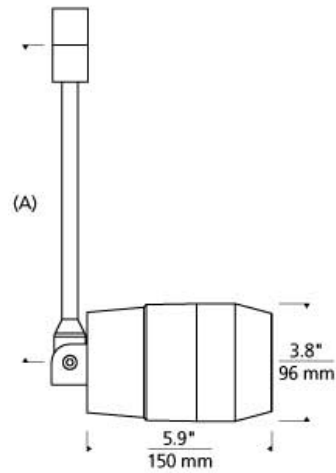

LINE - VOLTAGE HEADS

Envision LED Head LED T20

DESCRIPTION

The Envision display head by Tech Lighting combines design simplicity with practical technology. This simple display head puts light where you need it the most by allowing for a full 360° head rotation and 90° pivot to direct light beam to the desired location. The Envision is constructed by die cast aluminum and features a horizontal locking mechanisms. The front air intake design allows for airflow past the internal heat sink fins to rear exit vents keeping the fixture cool. The Envision is ideal for commercial lighting applications such as retail stores, libraries and galleries. Features horizontal locking mechanisms. LED module and optics are modular for ease of replacement. Front air intake design allows airflow past internal heat sink fins to rear exit vents while conserving a clean, thoughtful and seamless form. 18 watt isolated power supply sits within head to avoid further visual impact on track; dimmable digital logic controller operated in constant current mode. Field-replaceable proprietary 18 watt LED module. Three interchangeable optics: 15°, 25° and 40°. Holds up to two PAR16/MR16 lenses or louvers, sold separately.

OTHER

- Output: 1074+ net lumens of optio/driver
- Power Consumption: 18 watts
- Efficacy: 47 net lumens/watt
- Color Temperature: 2700K, 3000K and 3500K
- CRI: 86
- Center Beam Candle Power:
 - 15°: 5300 CBCP
 - 25°: 4012 CBCP
 - 40°: 2308 CBCP
- Life: 50,000 hours to 70%
- No UV Rays
- Dimmable to 10%
- Minimum Waste: heat sink stays with fixture at end of LED module life
- No mercury and ROHS compliant
- 5-year Warranty

WEIGHT

3.79lb / 1.72kg ±

envision led head satin nickel envision led head white

ORDERING INFORMATION

700 SYSTEM	ENVL	COLOR TEMP	BEAM SPREAD	LENGTH (A)	FINISH
PJ	POWERJACK	L2 LED 2700K	1 15°	06 6"	S SATIN NICKEL
TT	SINGLE-CIRCUIT T-TRAK	L3 LED 3000K	2 25°	12 12"	W WHITE
		L5 LED 3500K	4 40°	18 18"	