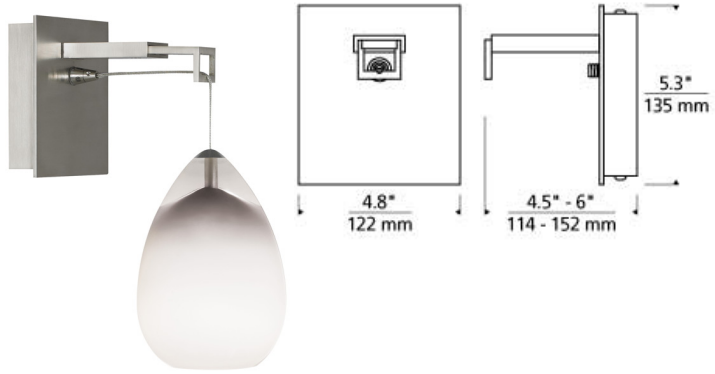

### DESCRIPTION

Turn virtually any Tech Lighting low-voltage FreeJack pendant into a wall sconce. The integrated telescoping arm accommodates any pendant under 7.5 inches in diameter. The Ensu wall canopy can mount to either a 4" square electrical box with round plaster ring or an octagonal electrical box (not included). Includes low-voltage electronic transformer. Halogen version dimmable with a standard incandescent dimmer. LED version dimmable with a low-voltage electronic dimmer.

### INSTALLATION

This product can mount to either a 4" square electrical box with round plaster ring or an octagonal electrical box (not included).

### WEIGHT

2.34lb / 1.06kg ±

satin nickel shown  
with alina (not  
included)