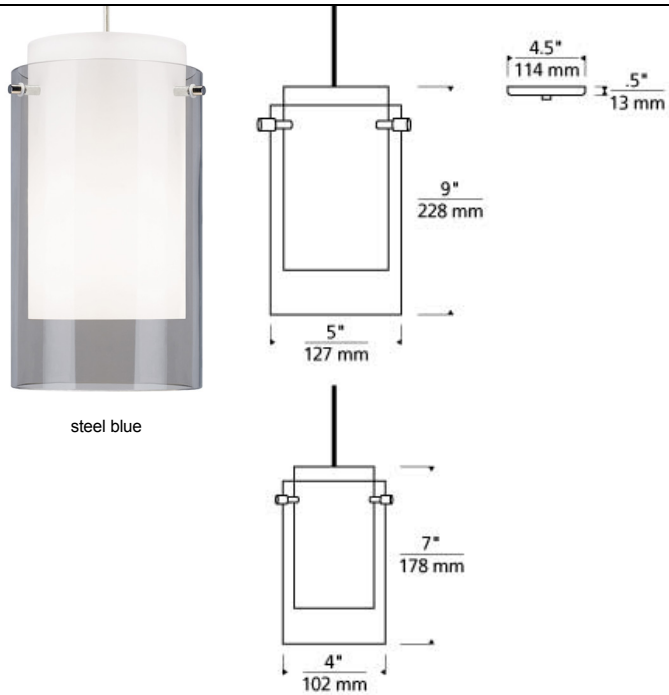

LINE - VOLTAGE PENDANTS / SUSPENSION

Echo Pendant LED T20

DESCRIPTION

The Echo pendant light by Tech Lighting is a timeless contemporary glass cylinder pendant. The modern silhouette of this pendant surrounds an inner white glass cylinder to echo with a pop of color while softly diffusing the light within. With five available on trend color options and high quality metal finishes the Mini Echo creates an exciting yet sophisticated look and feel to any space. This mid-sized Echo scales at 9" in diameter and 5" in width this pendant is ideal for home office lighting, bath lighting flanking a vanity or even bedroom lighting flanking bedside tables. The Echo is fully dimmable allowing you the ability to customize the light tones to your desired ambiance. Rated for (1) 60 watt, E11 mini candelabra (Lamp Not Included). Fixture is provided with six feet of field-cutable cable. Incandescent version dimmable with standard incandescent dimmer. LED version dimmable with LED compatible dimmer.

INSTALLATION

This product can mount to either a 4" square electrical box with round plaster ring or an octagon electrical box.

ACCESSORIES & OPTICAL CONTROLS

Line-voltage Swag Hook

WEIGHT

1.3lb / 0.59kg ±

steel blue

amber

aquamarine

clear

smoke

steel blue

ORDERING INFORMATION

700	SYSTEM	ECP	SHAPE OR SIZE	COLOR	FINISH	LAMP
TD	LINE-VOLTAGE PENDANTS/SUSPENSION		LARGE	A AMBER	Z ANTIQUE BRONZE	NO LAMP
TT	SINGLE-CIRCUIT T-TRAK		SMALL	Q AQUAMARINE	B BLACK	-LED927 A19 LED 90 CRI 2700K 120V (T20/T24)
				C CLEAR	S SATIN NICKEL	
				S SMOKE	W WHITE	
				U STEEL BLUE		