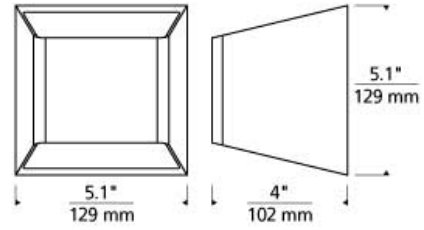

WALL COLLECTION

Ebb Outdoor LED ADA T20

DESCRIPTION

The powerful bi-directional light distribution of the Ebb wall sconce light from Tech Lighting ensures function first, and the clean asymmetric shape delivers a highly versatile, widely appealing design. Wet listed for indoor/outdoor use. Maybe be mounted vertically or horizontally. Includes 24 watt, 542 delivered lumen, 3000K LED module. Dimmable with low-voltage electronic dimmer.

INSTALLATION

This product can mount to either a 4" square electrical box with round plaster ring or an octagonal electrical box (not included).

WEIGHT

1.68lb / 0.76kg ±

black antique bronze gray satin nickel