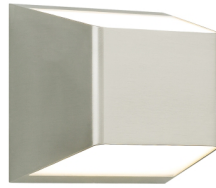

WALL COLLECTION

Ebb Outdoor LED ADA T20

DESCRIPTION

The powerful bi-directional light distribution of the Ebb wall sconce light from Tech Lighting ensures function first, and the clean asymmetric shape delivers a highly versatile, widely appealing design. Wet listed for indoor/outdoor use. Maybe be mounted vertically or horizontally. Includes 24 watt, 542 delivered lumen, 3000K LED module. Dimmable with low-voltage electronic dimmer.

INSTALLATION

This product can mount to either a 4" square electrical box with round plaster ring or an octagonal electrical box (not included).

WEIGHT

1.68lb / 0.76kg ±

black antique bronze gray satin nickel

ORDERING INFORMATION

700WSEBB FINISH

- Z ANTIQUE BRONZE
- B BLACK
- Y GRAY
- S SATIN NICKEL

LAMP

- LED930 LED 90 CRI 3000K 120V
- LED930-277 LED 90 CRI 3000K 277V

Satin Nickel Finish Is For Indoor Use Only.