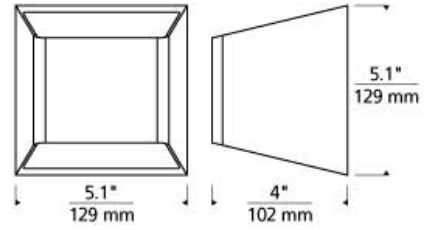

WALL COLLECTION

Ebb Outdoor LED ADA T20

DESCRIPTION

The powerful bi-directional light distribution of the Ebb wall sconce light from Tech Lighting ensures function first, and the clean asymmetric shape delivers a highly versatile, widely appealing design. Wet listed for indoor/outdoor use. Maybe be mounted vertically or horizontally. Includes 24 watt, 542 delivered lumen, 3000K LED module. Dimmable with low-voltage electronic dimmer.

INSTALLATION

This product can mount to either a 4" square electrical box with round plaster ring or an octagonal electrical box (not included).

WEIGHT

1.68lb / 0.76kg ±

black

antique bronze

gray

satin nickel