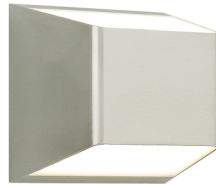

WALL COLLECTION

Ebb Outdoor LED ADA T20

DESCRIPTION

The powerful bi-directional light distribution of the Ebb wall sconce light from Tech Lighting ensures function first, and the clean asymmetric shape delivers a highly versatile, widely appealing design. Wet listed for indoor/outdoor use. Maybe be mounted vertically or horizontally. Includes 24 watt, 542 delivered lumen, 3000K LED module. Dimmable with low-voltage electronic dimmer.

INSTALLATION

This product can mount to either a 4" square electrical box with round plaster ring or an octagonal electrical box (not included).

WEIGHT

1.68lb / 0.76kg ±

black

antique bronze

gray

satin nickel

ORDERING INFORMATION

700WSEBB FINISH

- Z ANTIQUE BRONZE
- B BLACK
- Y GRAY
- S SATIN NICKEL

LAMP

- LED930 LED 90 CRI 3000K 120V
- LED930-277 LED 90 CRI 3000K 277V

Satin Nickel Finish Is For Indoor Use Only.