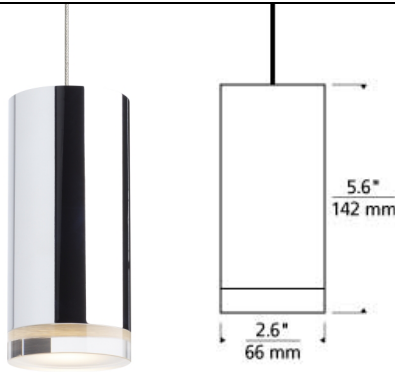

Dobson II Pendant LED SORAA T20

DESCRIPTION

The Dobson pendant light by Tech Lighting is sleek and ultra-modern with its cylindrical glass shade and illuminated ring of pure optic crystal. Your choice of sleek chrome or ultra-modern matte black further enhance the contemporary style of the Dobson pendant. The Dobson scales at 5.3â€ in height and 2â€ in width making it ideal for kitchen island task lighting, home office lighting and bedroom lighting. This new addition is welcomed into the Dobson family, simply search for the Dobson pendant to find its closest relatives. No Lamp rated for (1) 8 watt max. MR16 LED (Not Included). LED includes 12 volt 8 watt, 310 delivered lumen, 3000K, replaceable SORAA LED MR16 lamp. Dimmable with low-voltage electronic or magnetic dimmer (base on transformer). Ships with six feet of field cuttable cable. Works with SORAA.

WEIGHT

1.5-2lb / 0.68-0.91kg ±

chrome

matte black

ORDERING INFORMATION

700	SYSTEM	DBS	FINISH	LAMP
FJ	FREEJACK		BSBLACK/SATIN NICKEL	NO LAMP
MP	MONOPOINT		CCCHROME/CHROME	-LED930 12 VOLT LED MR16 90 CRI 3000K
MO	MONORAIL			
MO2	TWO-CIRCUIT MONORAIL			

Note. Note. MP includes 4" Round Flush Canopy.

Chrome is not available on MO or MO2.

700 ____ DBS ____ ____

FIXTURE TYPE: _____

JOB NAME: _____

NOTES: _____
