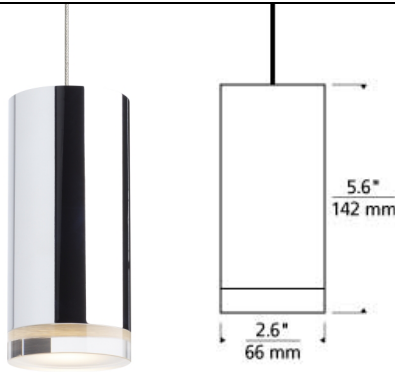

## DESCRIPTION

The Dobson pendant light by Tech Lighting is sleek and ultra-modern with its cylindrical glass shade and illuminated ring of pure optic crystal. Your choice of sleek chrome or ultra-modern matte black further enhance the contemporary style of the Dobson pendant. The Dobson scales at 5.3â€ in height and 2â€ in width making it ideal for kitchen island task lighting, home office lighting and bedroom lighting. This new addition is welcomed into the Dobson family, simply search for the Dobson pendant to find its closest relatives. No Lamp rated for (1) 8 watt max. MR16 LED (Not Included). LED includes 12 volt 8 watt, 310 delivered lumen, 3000K, replaceable SORAA LED MR16 lamp. Dimmable with low-voltage electronic or magnetic dimmer (base on transformer). Ships with six feet of field cuttable cable. Works with SORAA.

## WEIGHT

1.5-2lb / 0.68-0.91kg ±

chrome

matte black