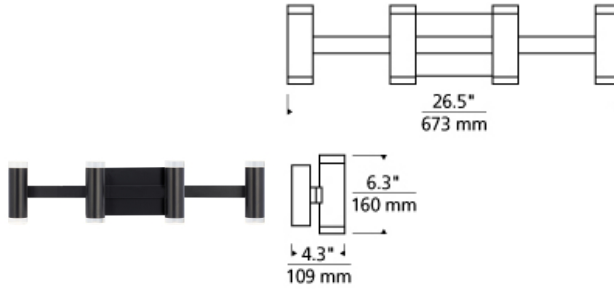

Dobson II 4-Light Bath

LED ADA T20

DESCRIPTION

The Dobson bath light by Tech Lighting is sleek and ultra-modern with its cylindrical glass shade and illuminated ring of pure chrome or ultra-modern matte black further enhance the contemporary style. The Dobson bath light is available in a two or three vanity light option and comes with an energy efficient integrated LED lamp, this lamp option is fully dimmable to create the desired ambiance in your special space. The Dobson bath bar is the latest addition into the Dobson family, simply search for the Dobson bath to find its closest relatives. Includes 120 volt 43 watt, 2623 delivered lumens, 3000K LED module. Dimmable with low-voltage electronic dimmer.

INSTALLATION

This product can mount to either a 4" square electrical box with round plaster ring or an octagonal electrical box (not included).

WEIGHT

6.5-7lb / 2.95-3.18kg ±

matte black

chrome

ORDERING INFORMATION

700BCDBS	LENGTH (A)	FINISH	LAMP
4	4"	C CHROME B MATTE BLACK	-LED930 LED 90 CRI 3000K 120V -LED930-277 LED 90 CRI 3000K 277V

Tech Lighting, L.L.C.

700BC DBS _____

FIXTURE TYPE: _____

JOB NAME: _____

NOTES: _____