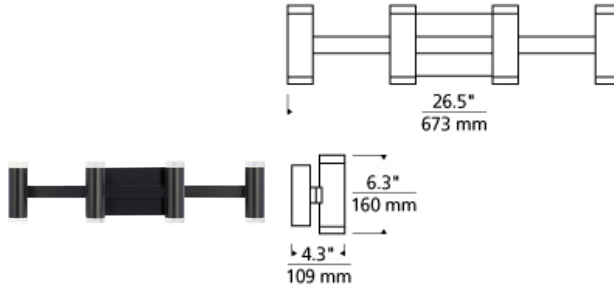

## DESCRIPTION

The Dobson bath light by Tech Lighting is sleek and ultra-modern with its cylindrical glass shade and illuminated ring of pure chrome or ultra-modern matte black further enhance the contemporary style. The Dobson bath light is available in a two or three vanity light option and comes with an energy efficient integrated LED lamp, this lamp option is fully dimmable to create the desired ambiance in your special space. The Dobson bath bar is the latest addition into the Dobson family, simply search for the Dobson bath to find its closest relatives. Includes 120 volt 43 watt, 2623 delivered lumens, 3000K LED module. Dimmable with low-voltage electronic dimmer.

## INSTALLATION

This product can mount to either a 4" square electrical box with round plaster ring or an octagonal electrical box (not included).

## WEIGHT

6.5-7lb / 2.95-3.18kg ±

matte black

chrome

## ORDERING INFORMATION

700BCDBS	LENGTH (A)	FINISH	LAMP
4	4"	C CHROME B MATTE BLACK	-LED930 LED 90 CRI 3000K 120V -LED930-277 LED 90 CRI 3000K 277V

Tech Lighting, L.L.C.

700BC DBS \_\_\_\_\_

FIXTURE TYPE: \_\_\_\_\_