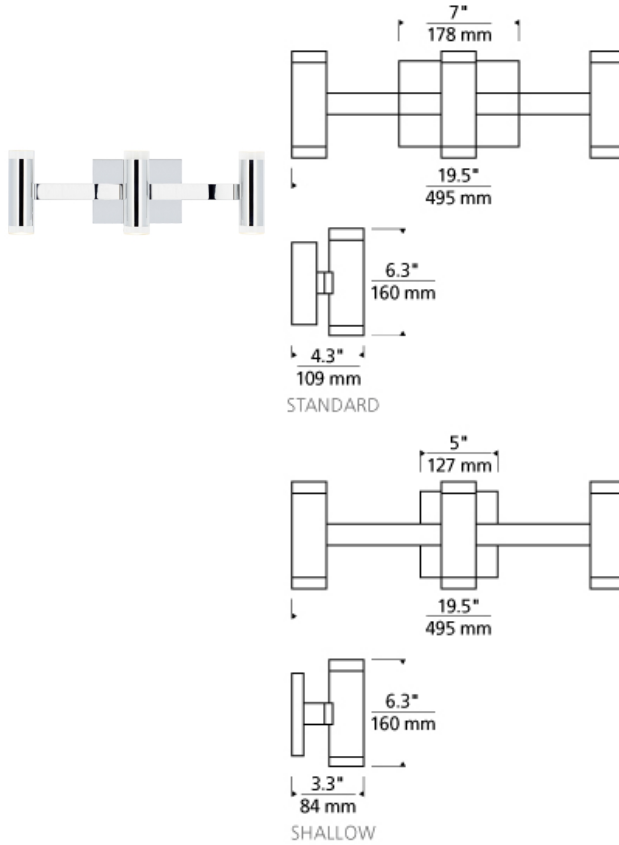

Dobson II 3-Light Bath

LED ADA T20

DESCRIPTION

The Dobson bath light by Tech Lighting is sleek and ultra-modern with its cylindrical glass shade and illuminated ring of pure optic crystal. Your choice of sleek chrome or ultra-modern matte black further enhance the contemporary style. The Dobson bath light is available in a two or three vanity light option and comes with an energy efficient integrated LED lamp, this lamp option is fully dimmable to create the desired ambiance in your special space. The Dobson bath bar is the latest addition into the Dobson family, simply search for the Dobson bath to find its closest relatives. 3-Light Shallow version includes 120 volt, 25 watt, 1821 delivered lumens, 3000K LED module. 3-Light Standard version includes 120 volt, 35 watt, 2135 delivered lumens, 3000K LED module. Dimmable with low-voltage electronic dimmer. ADA compliant (Shallow canopy version only).

INSTALLATION

This product can mount to either a 4" square electrical box with round plaster ring or an octagonal electrical box (not included).

WEIGHT

4.0-4.5lb / 1.81-2.04kg ±

chrome
standard

chrome
shallow

matte black
standard

matte black
shallow

ORDERING INFORMATION

700BCDBS	SHAPE OR SIZE	FINISH	LAMP
3H	3-LITE SHALLOW	C CHROME	-LED930 LED 90 CRI 3000K 120V
3S	3-LITE STANDARD	B MATTE BLACK	-LED930-277 LED 90 CRI 3000K 277V