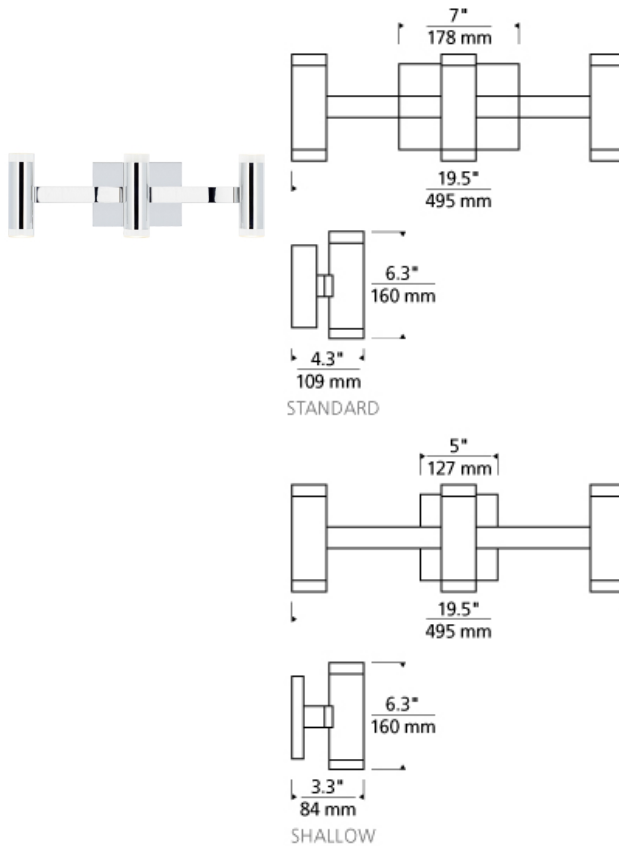

## DESCRIPTION

The Dobson bath light by Tech Lighting is sleek and ultra-modern with its cylindrical glass shade and illuminated ring of pure optic crystal. Your choice of sleek chrome or ultra-modern matte black further enhance the contemporary style. The Dobson bath light is available in a two or three vanity light option and comes with an energy efficient integrated LED lamp, this lamp option is fully dimmable to create the desired ambiance in your special space. The Dobson bath bar is the latest addition into the Dobson family, simply search for the Dobson bath to find its closest relatives. 3-Light Shallow version includes 120 volt, 25 watt, 1821 delivered lumens, 3000K LED module. 3-Light Standard version includes 120 volt, 35 watt, 2135 delivered lumens, 3000K LED module. Dimmable with low-voltage electronic dimmer. ADA compliant (Shallow canopy version only).

## INSTALLATION

This product can mount to either a 4" square electrical box with round plaster ring or an octagonal electrical box (not included).

## WEIGHT

4.0-4.5lb / 1.81-2.04kg ±

chrome  
standard

chrome  
shallow

matte black  
standard

matte black  
shallow